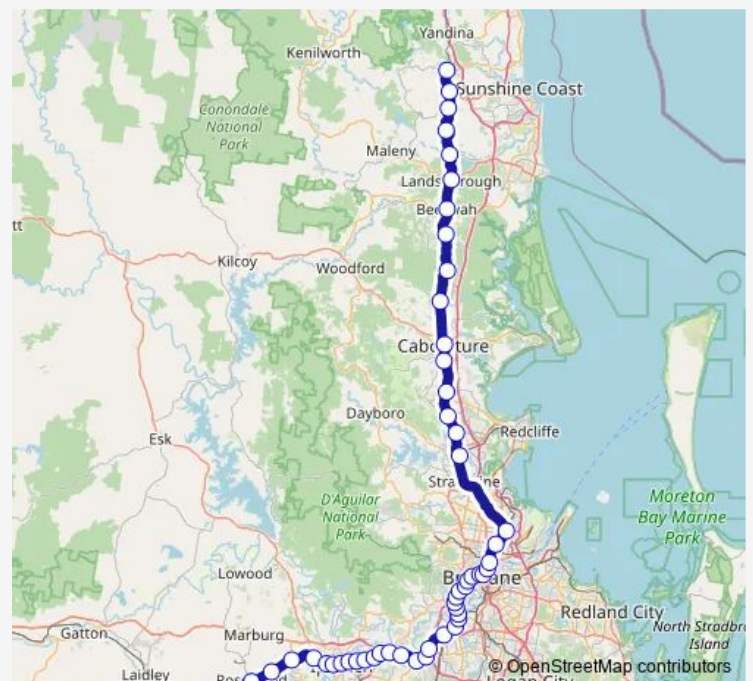

Corinda station, platform 5

Sherwood station, platform 2

### Route schedule

Rosewood station, platform 1 — Nambour station, platform 1

Monday —

Tuesday —

Wednesday —

Thursday —

Friday 04:15

Saturday —

### Route info

Direction: Rosewood station, platform 1

Stops: 50

Trip Duration: 3 hour 47 min

RWNA — Rosewood line - Nambour line

Graceville station, platform 2

Chelmer station, platform 2

Indooroopilly station, platform 2

Taringa station, platform 2

Toowong station, platform 2

Auchenflower station, platform 2

Milton station, platform 2

Roma Street station, platform 9

Central station, platform 6

Fortitude Valley station, platform 4