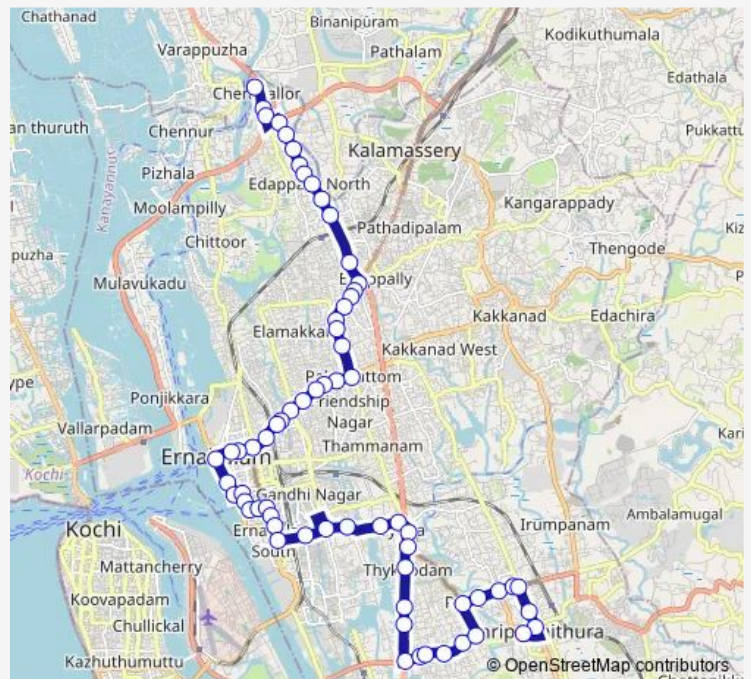

Thursday 06:00

Friday 06:00

Saturday 06:00

Sunday 06:00

Route info

Direction: Cheranallor

Stops: 66

Trip Duration: 1 hour 25 min

Thursday 06:00

Friday 06:00

Saturday 06:00

Sunday 06:00

Route info

Direction: Thrippunithura

Stops: 62

Trip Duration: 1 hour 24 min