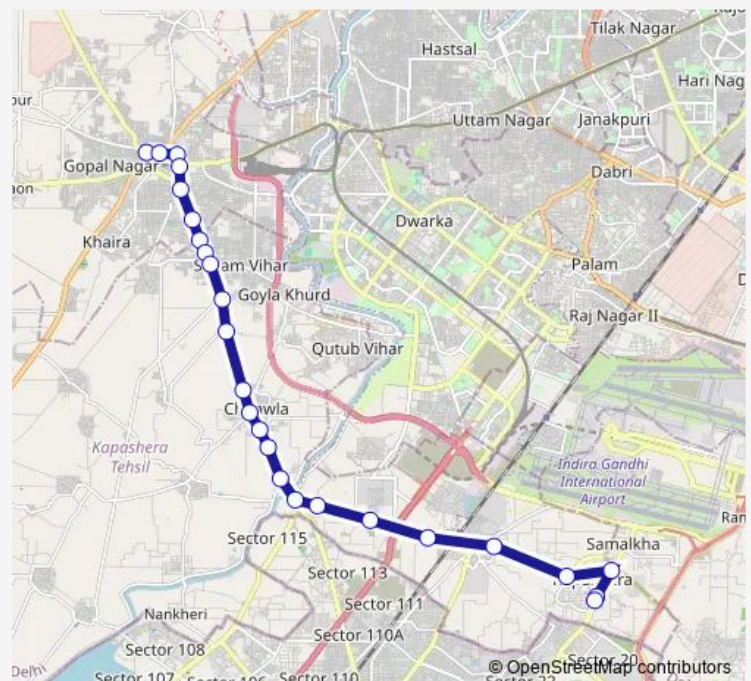

Bamnoli Crossing

Bijwasan Railway Station

Shri Golok Dham Bijwasan School

Route schedule

Najafgarh Terminal — Kapashera Border

Monday 06:15-20:01

Tuesday 06:15-20:01

Wednesday 06:15-20:01

Thursday 06:15-20:01

Friday 06:15-20:01

Saturday 06:15-20:01

Sunday 06:15-20:01

Route info

Direction: Najafgarh Terminal

Stops: 25

Trip Duration: 1 hour 9 min