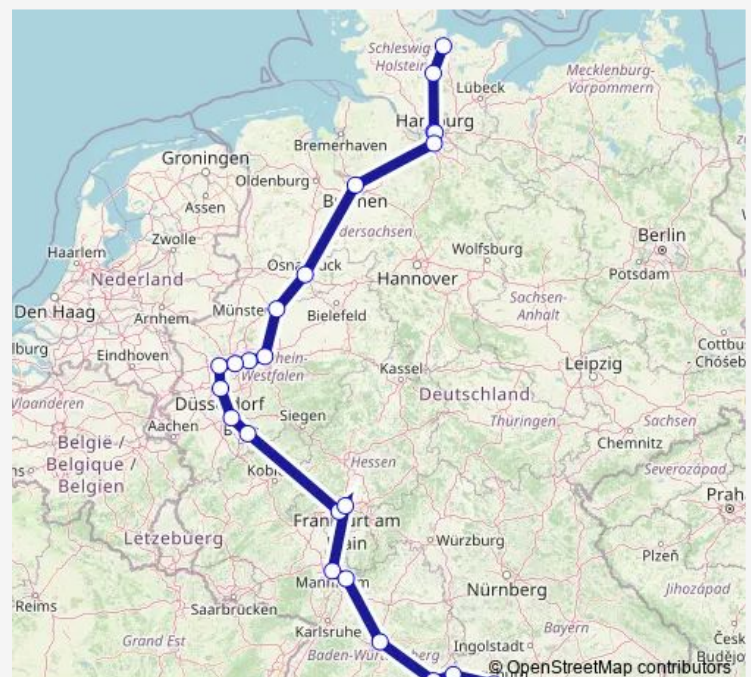

Essen Hbf

Bochum Hbf

Dortmund Hbf

Münster Hauptbahnhof

Osnabrück Hbf

Bremen Hbf

Hamburg-Harburg

Hamburg Hbf

Friday 03:31

Saturday 03:31

Sunday 03:31

Route info

Direction: München Hbf

Stops: 20

Trip Duration: 8 hour 59 min

Direction

München Hbf — Köln Hbf

9 stops

[Open route schedule](#)

München Hbf

Pasing

Augsburg Hbf

Ulm Hauptbahnhof

Hauptbahnhof (oben)