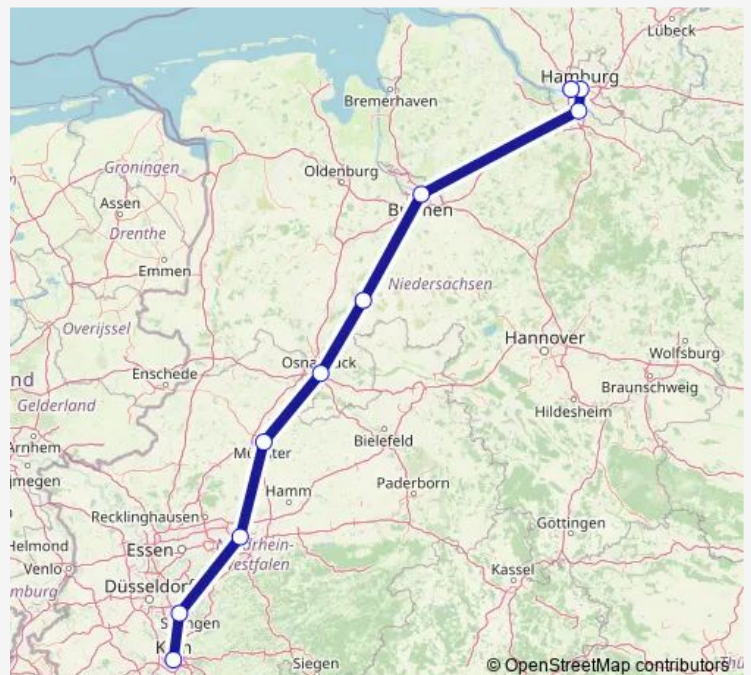

Osnabrück Hbf

Diepholz

Bremen Hbf

Hamburg-Harburg

Hamburg Hbf

Hamburg-Altona

### Route schedule

Köln Hbf — Hamburg-Altona

Monday —

Tuesday —

Wednesday —

Thursday —

Friday 03:58

Saturday —

### Route info

Direction: Köln Hbf

Stops: 10

Trip Duration: 4 hour 50 min

Bremen Hbf

Hamburg-Harburg

Hamburg Hbf

Hamburg-Altona