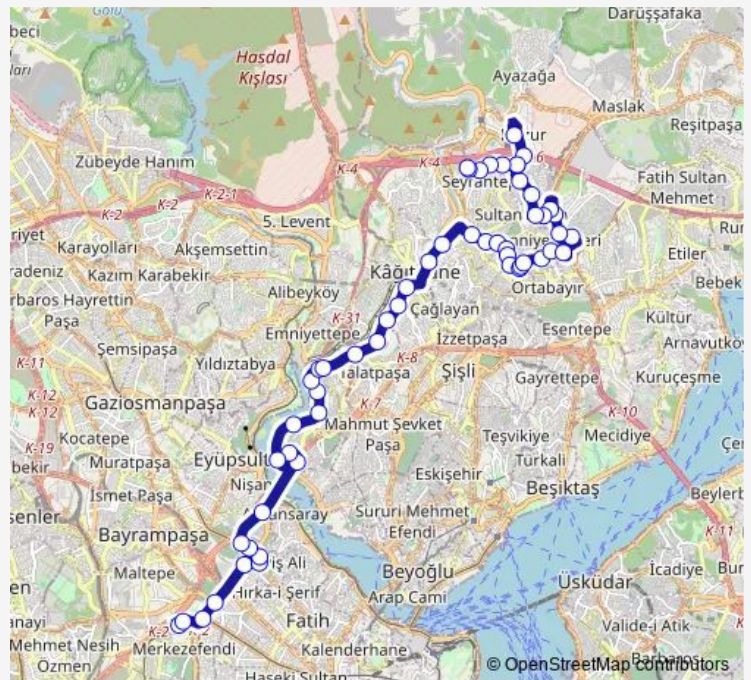

Thursday 05:35

Friday 05:35

Saturday 05:35

Sunday 05:35

Route info

Direction: Panorama 1453

Stops: 55

Trip Duration: 0 hour 56 min

Saturday 05:35

Sunday 05:35

Route info

Direction: Seyrantepe

Stops: 59

Trip Duration: 0 hour 55 min

Genç Osman Caddesi

Keçideresi