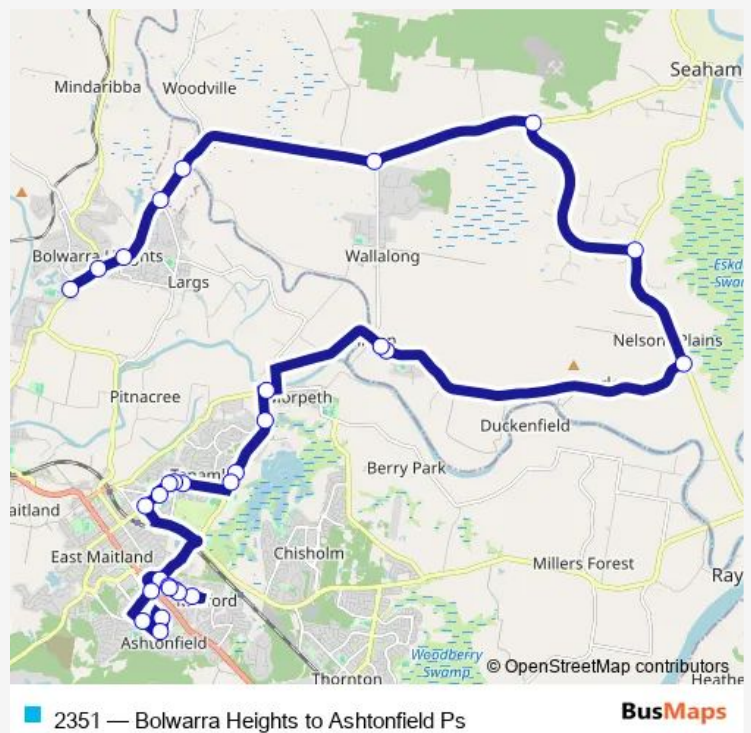

School Bus 2351 Bolwarra Heights to Ashtonfield Ps

[Go to website](#)

Direction

Paterson Rd Opp Bolwarra Uniting Church — Ashtonfield Public School, Norfolk St

30 stops

[Open route schedule](#)

- Paterson Rd Opp Bolwarra Uniting Church
- Paterson Rd After Tocal Rd
- Paterson Rd Opp Corina Av
- Paterson Rd Opp Dunmore Rd
- Paterson Rd At Bellvue Rd
- Clarence Town Rd Opp High St (Hail And Ride)
- Brandy Hill Dr At Clarence Town Rd (Hail And Ride)
- Brandy Hill Dr At Seaham Rd
- Seaham Rd Opp Hinton Rd (Hail And Ride)
- Hinton Rd Opp Hinton School Of Arts (Hail And Ride)
- Hinton Public School, Paterson St
- Swan St At Green St
- Tank St Opp Canterbury Dr
- Metford Rd Opp Robert St
- Metford Rd Opp Collinson St
- Maize St Opp Tenambit Public School
- Maize St After Sinclair St
- View St After Maize St
- High St After Hinder St
- Maitland High School, Hunter St
- Metford Rd At Chelmsford Dr (Hail And Ride)

Route schedule

Paterson Rd Opp Bolwarra Uniting Church — Ashtonfield Public School, Norfolk St

Monday	07:20
Tuesday	07:20
Wednesday	07:20
Thursday	07:20
Friday	07:20
Saturday	—
Sunday	—

Route info

Direction: Paterson Rd Opp Bolwarra Uniting Church

Stops: 30

Trip Duration: 1 hour 7 min

Chelmsford Dr At Tennyson St

Chelmsford Dr Opp Early Learning Centre

Maitland Christian School, Chelmsford Dr

Early Learning Centre, Chelmsford Dr

Chelmsford Dr Opp Tennyson St

The schedule is provided in the local timezone. Times with "(+1)" indicate departures on the next day.

PDF file created on 2025-01-16

2024 BusMaps.com - All Rights Reserved