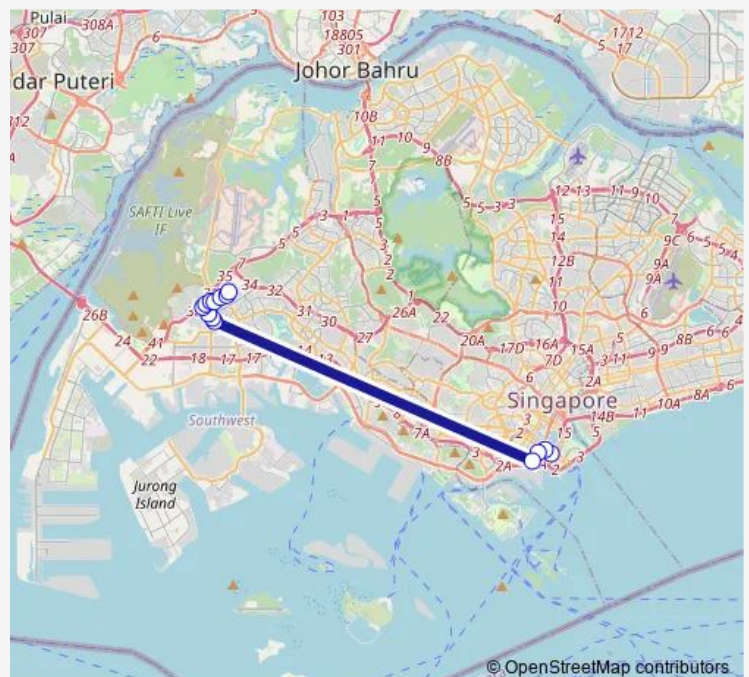

Gek Poh Shop Ctr

Aft Westwood Ave

Blk 273b

Blk 276b

Route schedule

Marina Bay Stn — Blk 276b

Monday 18:15

Tuesday 18:15

Wednesday 18:15

Thursday 18:15

Friday 18:15

Saturday —

Sunday —

Route info

Direction: Marina Bay Stn

Stops: 14

Trip Duration: 1 hour 42 min

Direction

Opp Blk 276b — Marina Bay Financial Ctr

15 stops

[Open route schedule](#)

Opp Blk 276b

Bet Blks 272d/271a

Bet Blks 757/758

Wednesday 07:30

Thursday 07:30

Friday 07:30

Saturday —

Sunday —

Route info

Direction: Opp Blk 276b

Stops: 15