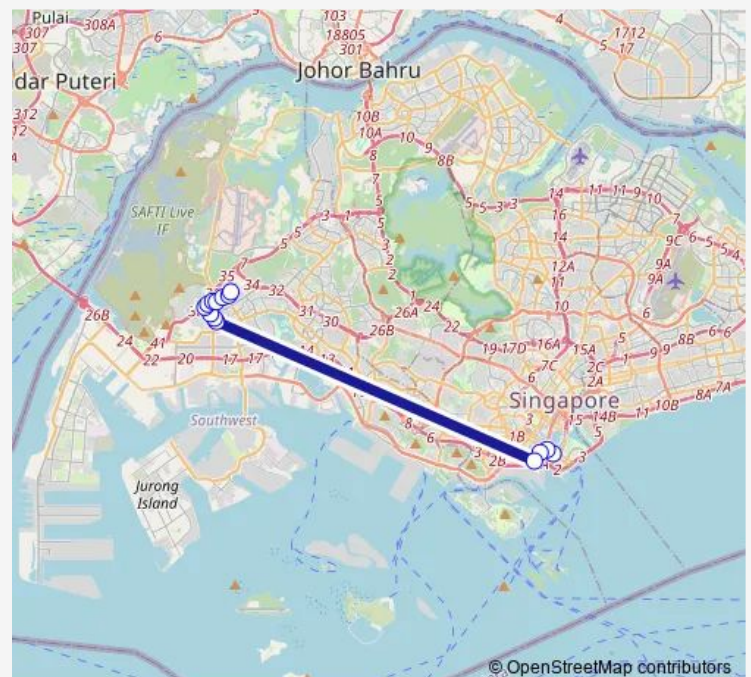

Gek Poh Shop Ctr

Aft Westwood Ave

Blk 273b

Blk 276b

Route schedule

Marina Bay Stn — Blk 276b

Monday 18:15

Tuesday 18:15

Wednesday 18:15

Thursday 18:15

Friday 18:15

Saturday —

Sunday —

Route info

Direction: Marina Bay Stn

Stops: 14

Trip Duration: 1 hour 42 min

Direction

Opp Blk 276b — Marina Bay Financial Ctr

15 stops

[Open route schedule](#)

Opp Blk 276b

Bet Blks 272d/271a

Bet Blks 757/758

Wednesday 07:30

Thursday 07:30

Friday 07:30

Saturday —

Sunday —

Route info

Direction: Opp Blk 276b

Stops: 15