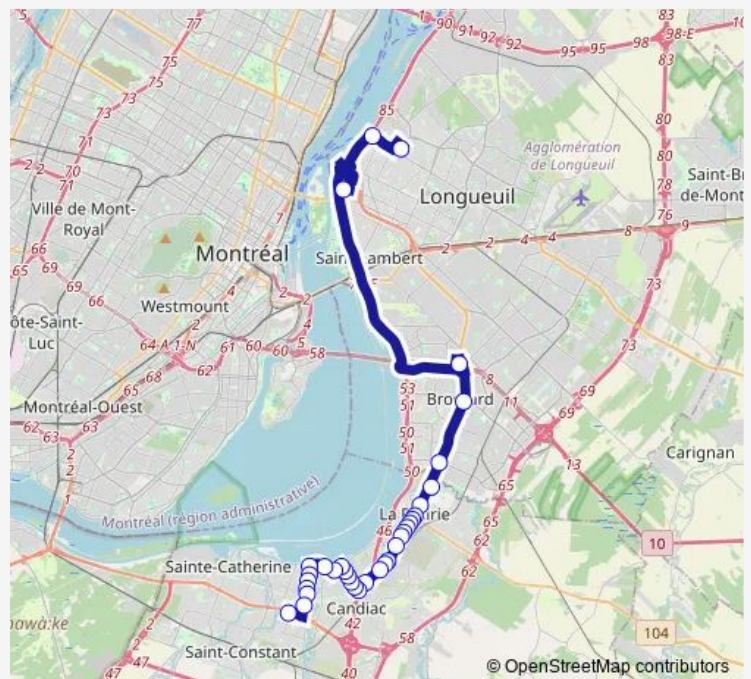

Wednesday 05:50-21:50

Thursday 05:50-21:50

Friday 05:50-00:50⁺¹

Saturday 06:10-00:50⁺¹

Sunday 06:10-00:50⁺¹

Route info

Direction: Terminus Georges-Gagné - Quai 5

Stops: 31

Trip Duration: 0 hour 57 min

Taschereau / Saint-Henri

Taschereau / Saint-Charles

Taschereau / de Saint-Jean

Taschereau / Balmoral

Terminus La Prairie - Quai 1

Taschereau / Matte

Taschereau / de Rome

Terminus Panama - Quai 13

Terminus Longueuil porte 23

de Chambly / Saint-Charles

Cégep Édouard-Montpetit

Direction

Cégep Édouard-Montpetit — Terminus Georges-Gagné - Quai 5

34 stops

[Open route schedule](#)

Saturday 06:50-01:30⁺¹

Sunday 06:50-01:30⁺¹

Route info

Direction: Cégep Édouard-Montpetit

Stops: 34

Trip Duration: 1 hour 0 min

Montcalm Nord / Marie-Victorin

Marie-Victorin / devant le Clsc Candiac