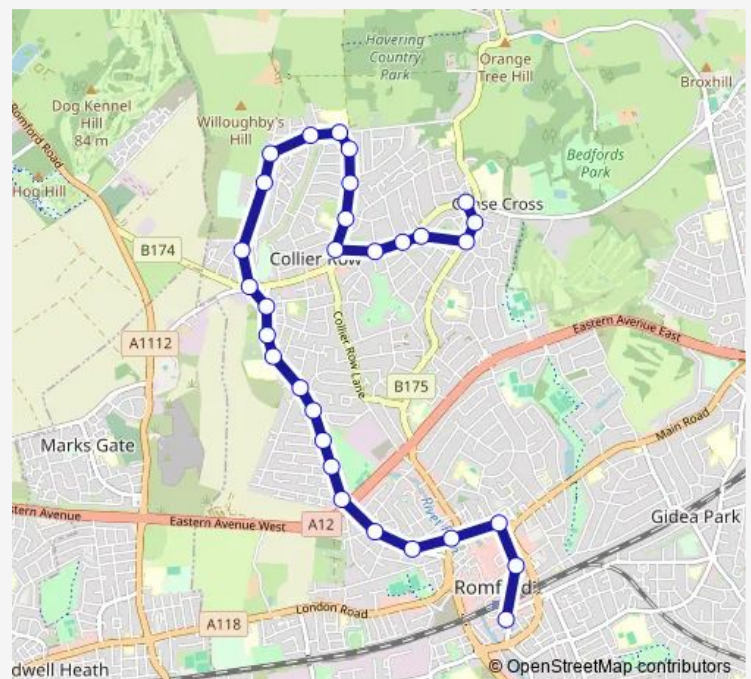

Valiant Close

Cross Road (RM7)

Percy Road (RM7)

Route schedule

Chase Cross — Romford Station

Monday 15:05

Tuesday 15:05

Wednesday 15:05

Thursday 15:05

Friday 15:05

Saturday —

Sunday —

Route info

Direction: Chase Cross

Stops: 30

Trip Duration: 0 hour 32 min

651 — Romford Station - Romford Market - Mawney Road - Collier Row - Bower Park School

Birch Road

Susan Close

Eastern Avenue (RM7)

Oak Street

Como Street

North Street Romford

Romford Market

Route info

Direction: Romford Station

Stops: 30

Trip Duration: 0 hour 30 min

Collier Row Roundabout / Clockhouse Lane

Felstead Road / Collier Row

Belle Vue Road

Avelon Road