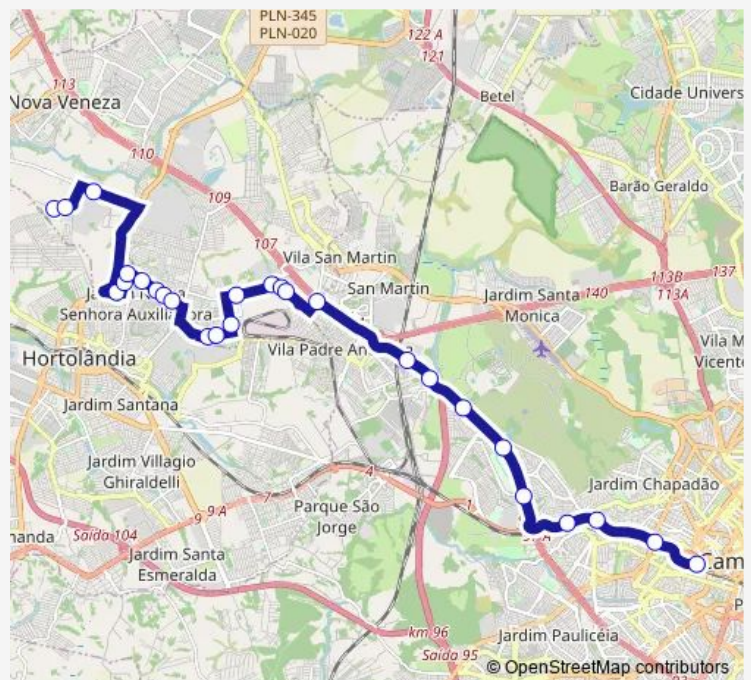

## Route schedule

Terminal Metropolitano Prefeito Magalhaes Teixeira — Av. Cabo Pedro Hoffman 425 - Nova Veneza Sumare - SP Brasil

Monday	05:40-23:20
Tuesday	05:40-23:20
Wednesday	05:40-23:20
Thursday	05:40-23:20
Friday	05:40-23:20
Saturday	05:40-23:50
Sunday	07:30-21:30

## Route info

Direction: Terminal Metropolitano Prefeito Magalhaes Teixeira

Stops: 27

Trip Duration: 0 hour 50 min

Rua Alberto Bosco 518 - Jardim Sao Judas Tadeu (Nova Veneza) Sumare - SP 13180-510 Brasil