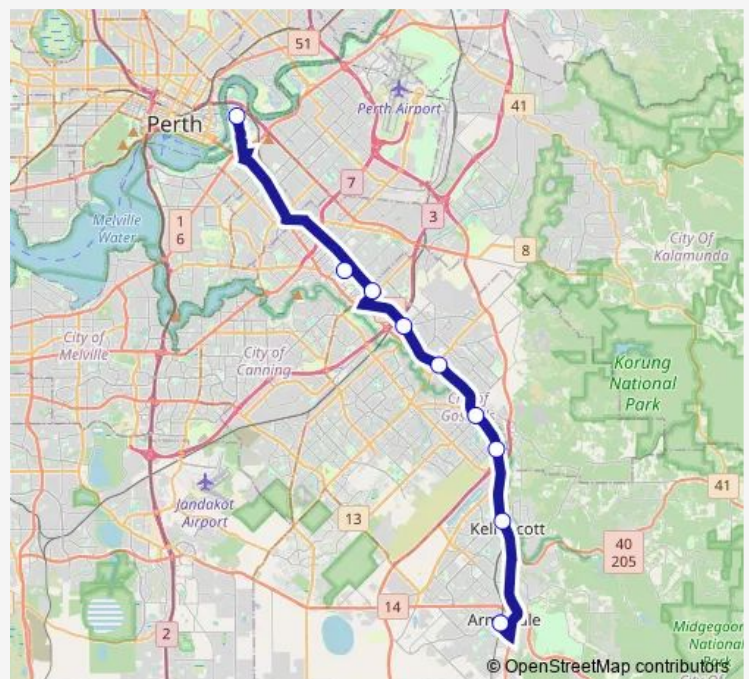

Sevenoaks St Beckenham Stn

Albany Hwy Before Apperley St

Albany Hwy Before Kelvin Rd

Albany Hwy Before Dorothy St

Albany Hwy After Manning Av

Albany Hwy - Kelmscott Stargate Shopping Ctr

Armadale Stn Stand 4

Route schedule

Perth Stadium Bus Stn Perth Stadium Stand 18 — Armadale Stn Stand 4

Monday	—
Tuesday	—
Wednesday	—
Thursday	—
Friday	—
Saturday	19:35-21:15
Sunday	—

Route info

Direction: Perth Stadium Bus Stn Perth Stadium Stand 18

Stops: 9

Trip Duration: 0 hour 50 min

Direction

Armadale Stn Stand 4 — Perth Stadium Bus Stn Perth Stadium Set Down

9 stops

[Open route schedule](#)

Armadale Stn Stand 4

Albany Hwy Kelmscott Stargate Shopping Ctr

Albany Hwy After Manning Av

Albany Hwy After Dorothy St

Albany Hwy Before Olga Rd

Albany Hwy After Royal St

Sevenoaks St Beckenham Stn

Cannington Stn Stand 14

Perth Stadium Bus Stn Perth Stadium Set Down

Route schedule