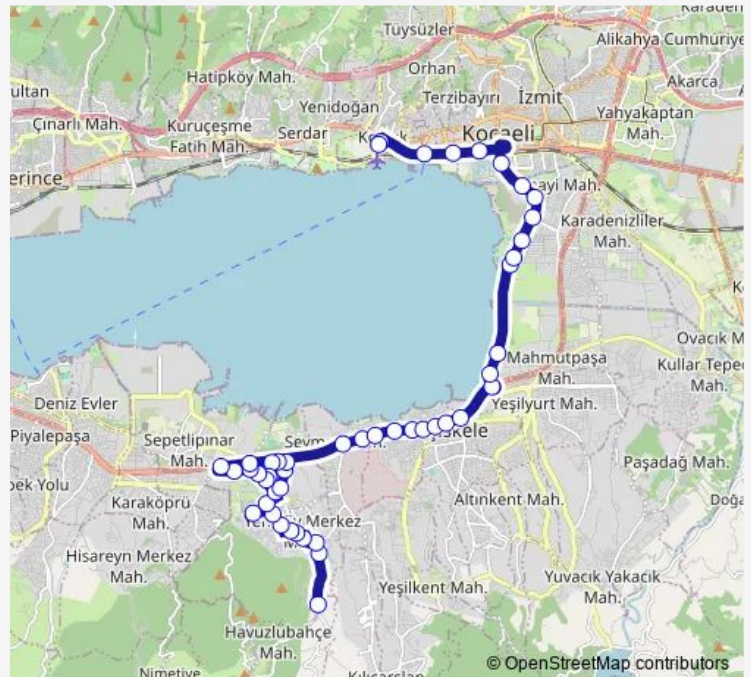

Bus 651 Yeniköy-İzmit

[Go to website](#)

Direction

Kirazlikent 1 — Bati Terminali Giriş

47 stops

[Open route schedule](#)

Kirazlikent 1

Kirazli Bahçe Caddesi

Yeniköy Üçyol 2

Drama

Egemenlik 1

Yeniköy Yurt 1

Sessiz Sokak

Komutan Sokak

Kolej Konutlari 1

Atakent 1 A

Atakent 3 A

Denizdibi İlkokulu

Yeniköy Atakent 5

Yeniköy Atakent 6

Yeniköy Atakent 7

Yeniköy Atakent 8

Yeniköy Atakent 9

Atakent 10

Atakent Sağlık Ocağı

Atakent Polisevi

Gözdem Sitesi

Route schedule

Kirazlikent 1 — Bati Terminali Giriş

Monday 06:15-22:45

Tuesday 06:15-22:45

Wednesday 06:15-22:45

Thursday 06:15-22:45

Friday 06:15-22:45

Saturday 06:15-22:45

Sunday 06:15-23:30

Route info

Direction: Kirazlikent 1

Stops: 47

Trip Duration: 0 hour 34 min

■ 651 — Yeniköy-İzmit

BusMaps