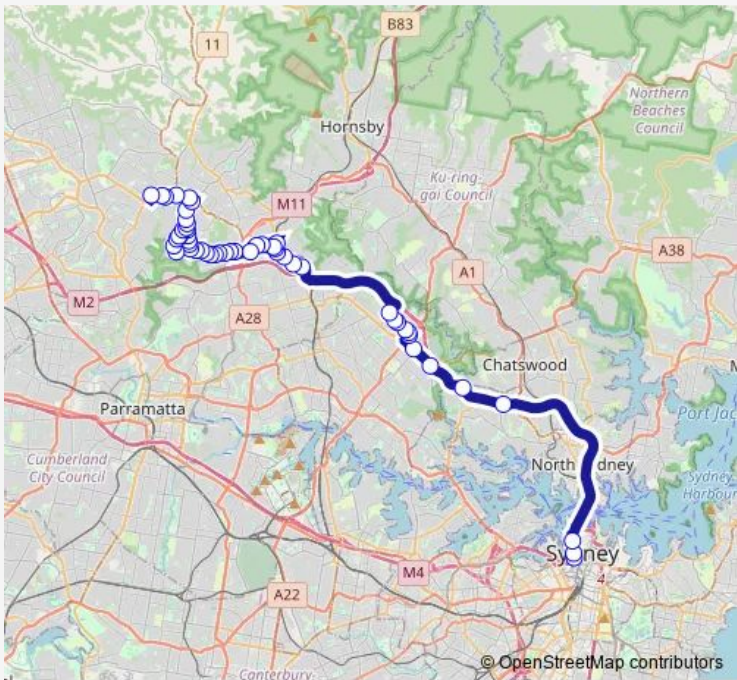

**Bus 651 Castle Hill to City Wynyard**

[Go to website](#)

**Direction**  
 Kent St After Druitt St — Castle Hill Interchange, Old Castle Hill Rd, Stand B

54 stops

[Open route schedule](#)

- Kent St After Druitt St
- Kent St After Market St
- Wynyard Station, Kent St, Stand V
- Lane Cove Interchange, Longueville Rd, Stand C
- Epping Rd After Sam Johnson Way
- Epping Rd Before Pittwater Rd
- Epping Rd After Wicks Rd
- Macquarie Park Station, Lane Cove Rd, Stand B
- Macquarie Park Station, Waterloo Rd, Stand C
- Waterloo Rd After Coolinga St
- Waterloo Rd Opp Khartoum Rd
- Waterloo Rd At Byfield St
- Macquarie University Station, Herring Rd, Stand A
- Beecroft Rd After Lyne Rd
- Beecroft Rd Opp The Promenade
- Beecroft Nursing Home, Beecroft Rd
- Beecroft Rd At Welham St
- Beecroft Public School, Beecroft Rd
- Beecroft Station, Wongala Cres, Stand B
- Beecroft Public School, Copeland Rd
- Hannah St Before Hull Rd

**Route schedule**  
 Kent St After Druitt St — Castle Hill Interchange, Old Castle Hill Rd, Stand B

Monday	06:45-21:05
Tuesday	06:45-21:05
Wednesday	06:45-21:05
Thursday	06:45-21:05
Friday	06:45-21:05
Saturday	07:50-19:10
Sunday	08:38-19:38

**Route info**

Direction: Kent St After Druitt St

Stops: 54

Trip Duration: 1 hour 10 min

651 — Castle Hill to City Wynyard **BusMaps**

Hannah St Before Burns Rd N

Copeland Rd Opp Cardinal Av

Aiken Rd After Pennant Hills Rd

24 Aiken Rd

Aiken Rd At Wildara Av

Aiken Rd After Oakes Rd

Aiken Rd After Rachel Av

92 Aiken Rd

Aiken Rd Opp Oratava Av

Richard Webb Reserve, Aiken Rd

Aiken Rd After Hill Rd