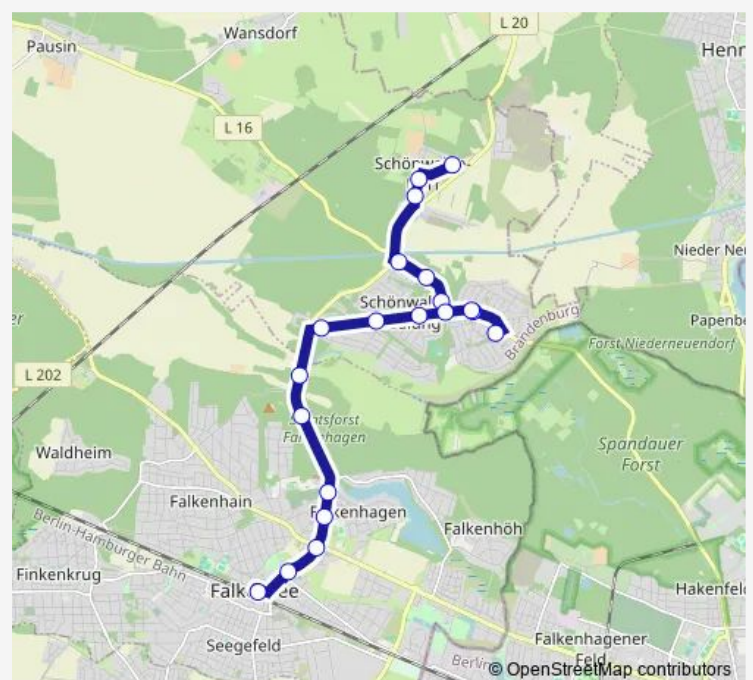

Schönwalde (HVL), Friedhof

Schönwalde (HVL), Schule

Schönwalde (HVL), Schwanenkrug

Schönwalde (HVL), Eichenallee

Schönwalde (HVL), Schwanenkrug

Schönwalde (HVL), Sebastian-Bach-Str.

Schönwalde (HVL), Kurt-Tucholsky-Str.

Saturday —

Sunday —

Route info

Direction: Schönwalde (HVL), Fliegersiedlung

Stops: 20

Trip Duration: 0 hour 25 min

651 Bus time schedules and route maps are available in an offline PDF at busmaps.com. Use the busmaps.com website to see live bus times, train schedule or subway schedule, and step-by-step directions for all public transit in Berlin