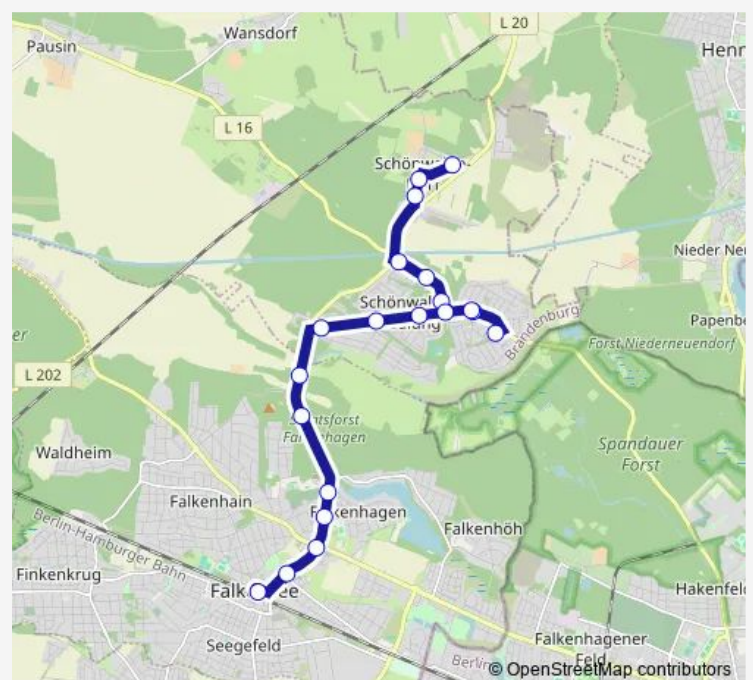

Schönwalde (HVL), Friedhof

Schönwalde (HVL), Schule

Schönwalde (HVL), Schwanenkrug

Schönwalde (HVL), Eichenallee

Schönwalde (HVL), Schwanenkrug

Schönwalde (HVL), Sebastian-Bach-Str.

Schönwalde (HVL), Kurt-Tucholsky-Str.

Saturday —

Sunday —

Route info

Direction: Schönwalde (HVL), Fliegersiedlung

Stops: 20

Trip Duration: 0 hour 25 min

651 Bus time schedules and route maps are available in an offline PDF at busmaps.com. Use the busmaps.com website to see live bus times, train schedule or subway schedule, and step-by-step directions for all public transit in Berlin