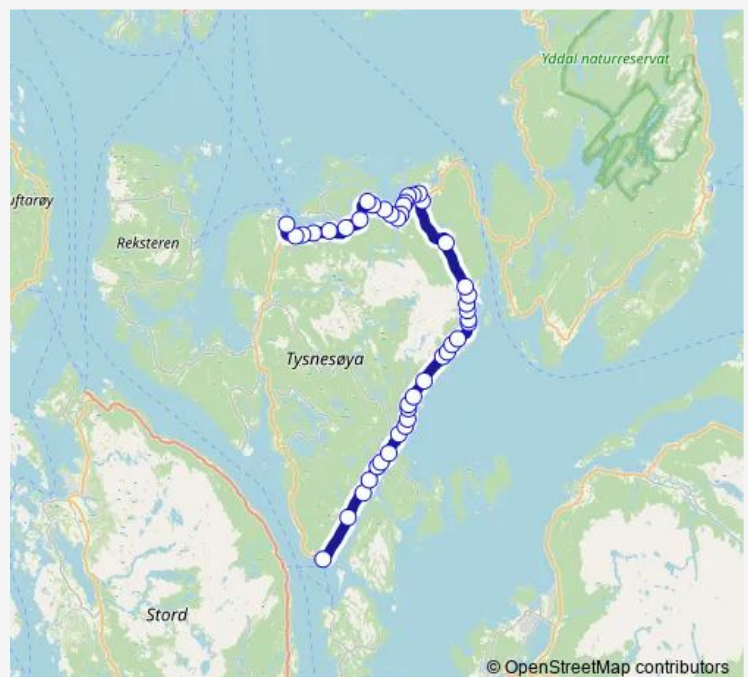

### Route schedule

Hodnanes — Våge kai

Monday 08:20-19:40

Tuesday 08:20-18:05

Wednesday 08:20-18:05

Thursday 08:20-19:40

Friday 08:20-19:40

Saturday 18:00-19:40

### Route info

Direction: Hodnanes

Stops: 44

Trip Duration: 0 hour 45 min

■ 651 — Våge-Lunde-Onarheim-Hodnanes

Tveit nord

Nymark kryss

Høgestøl

## Route schedule

Våge kai — Hodnanes

Monday 06:05-19:10

Tuesday 06:05-13:55

Wednesday 06:05-13:55

Thursday 06:05-19:10

Friday 06:05-19:10

Saturday 19:10