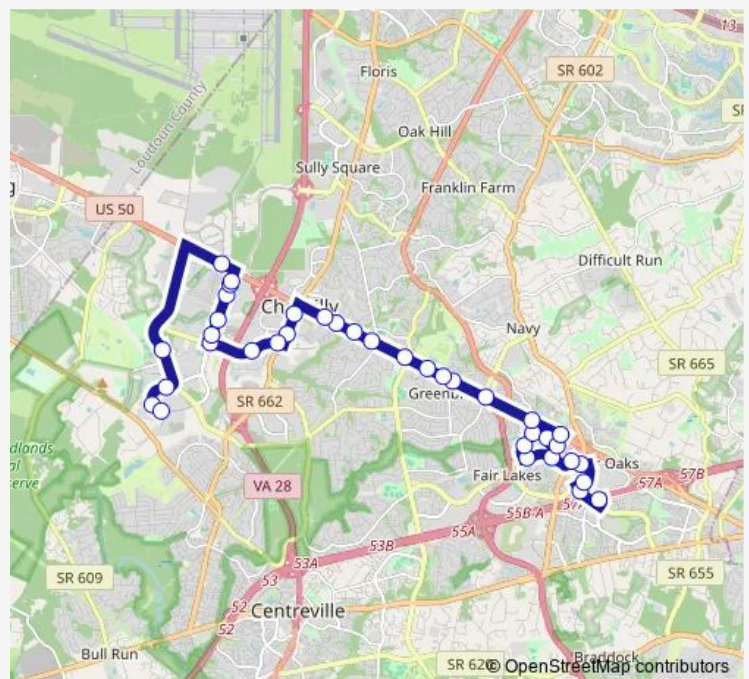

LEE Jackson HWY @ Plaza Ln

LEE Jackson HWY @ Stringfellow

LEE Jackson HWY @ Lees Corner

LEE Jackson HWY @ Galesbury Ln

LEE Jackson HWY @ Chantilly Rd

Route schedule

Monument DR Transit Center BAY B — Conference Center DR @ Parksto

Monday 06:00-22:30

Tuesday 06:00-22:30

Wednesday 06:00-22:30

Thursday 06:00-22:30

Friday 06:00-22:30

Saturday 07:30-22:30

Sunday 07:30-21:30

Route info

Direction: Monument DR Transit Center BAY B

Stops: 37

Trip Duration: 0 hour 46 min

651 — Chantilly - Monument Dt.

LEE Jackson HWY @ Meadowla

Walney RD @ Vernon St

Walney RD @ Dallas St

Willard RD @ Entre Ct

Willard RD @ Daly Dr

Willard RD @ LEE Rd

LEE RD @ Willard Rd

LEE RD @ Albemarle Point

LEE RD @ Chantilly Crossing Ln

LEE RD @ Chantilly Crossing Ct

LEE RD @ LEE Jackson Hwy

LEE Jackson HWY @ Avion Pkwy