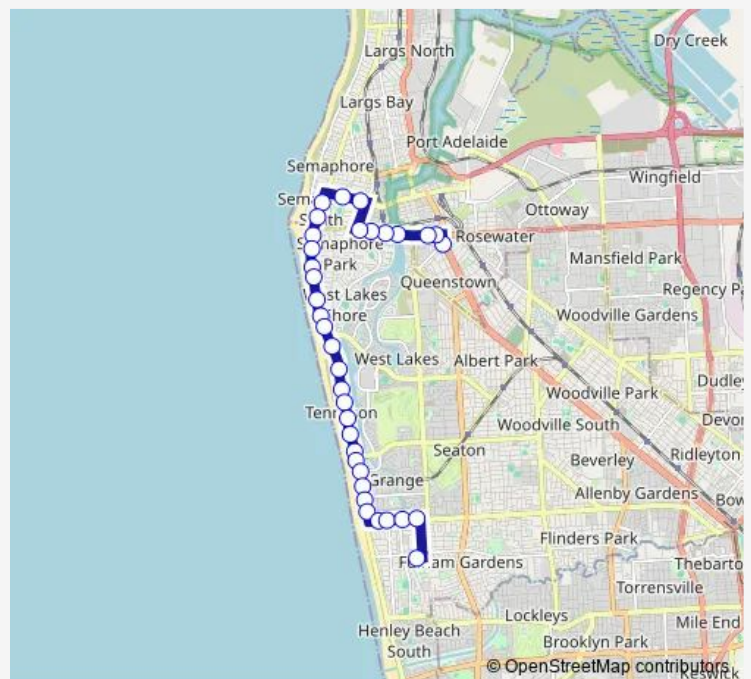

Stop 35A Military Rd - North East side

Stop 35 Military Rd - East side

Stop 34A Military Rd - East side

Stop 34 Military Rd - North East side

Stop 33 Military Rd - East side

Stop 32B Military Rd - East side

Route schedule

Stop 36 Port Rd - South West side — Stop School St Michaels College Lawrie St

| | |
|-----------|-------|
| Monday | 07:45 |
| Tuesday | 07:45 |
| Wednesday | 07:45 |
| Thursday | 07:45 |
| Friday | 07:45 |
| Saturday | — |
| Sunday | — |

Route info

Direction: Stop 36 Port Rd - South West side

Stops: 35

Trip Duration: 0 hour 26 min

651 — Alberton to St Michael's College Secondary Campus

Stop 32A Military Rd - East side

Stop 32 Military Rd - East side

Stop 31B Military Rd - East side

Stop 31A Military Rd - East side

Stop 31 Military Rd - East side

Stop 30C Military Rd - East side

Stop 30B Military Rd - East side

Stop 30A Military Rd - East side

Stop 30 Military Rd / Jetty St - East side