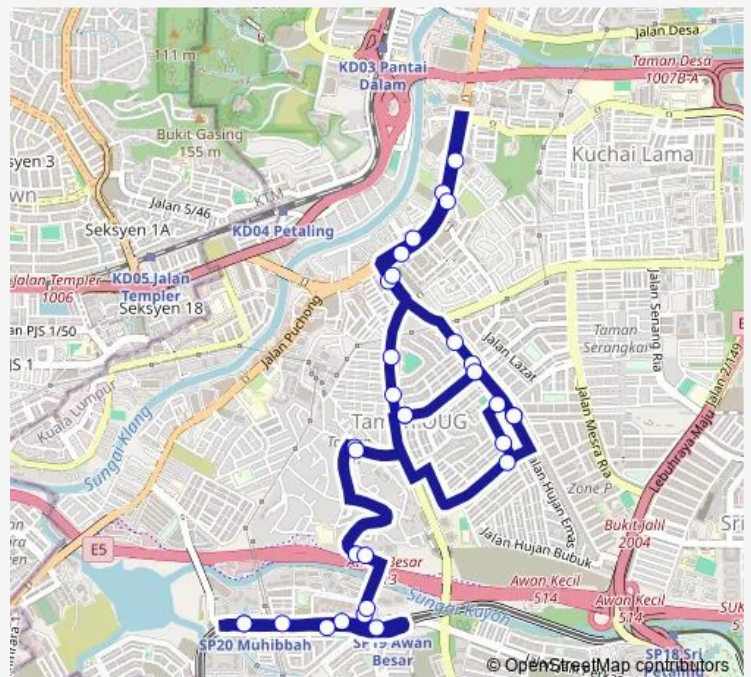

Bus 651 Stesen LRT Muhibbah ~Pearl Point

[Go to website](#)

Direction

KI1360 LRT Muhibbah — KI1360 LRT Muhibbah

32 stops

[Open route schedule](#)

- KI1360 LRT Muhibbah
- KI1355 Komersial Taman Bukit Oug
- KI1356 Bukit OUG Condominium
- KI2163 Bukit OUG Condominium
- KI1745 Fortuna Court Condominium
- Union Heights Condo (Opp)
- KI1246 BHP (Opp)
- KI2149 Taman OUG (Utara)
- KI2150 Perumahan Hujan Emas
- KI2151 Taman OUG (Selatan)
- KI2152 Sjkc Yoke Nam
- Perumahan Hujan Emas 3
- Perumahan Hujan Emas 1
- KI1249 OUG Plaza (Opp)
- KI1272 Pearl Point
- KI1274 Rozel
- KI1267 Plaza Prima
- KI1268 Wisma Teoh Chin Kee
- (M) KI1269 Pearl Point
- KI1250 OUG Plaza
- KI1243 SK Seri Mega

Route schedule

KI1360 LRT Muhibbah — KI1360 LRT Muhibbah

Monday	05:30-24:00
Tuesday	05:30-24:00
Wednesday	05:30-24:00
Thursday	05:30-24:00
Friday	05:30-24:00
Saturday	05:30-24:00
Sunday	05:30-24:00

Route info

Direction: KI1360 LRT Muhibbah

Stops: 32

Trip Duration: 0 hour 50 min

651 — Stesen LRT Muhibbah ~Pearl Point

KI1245 Taman Yarl (Timur)

KI1246 BHP (Opp)

KI2149 Taman OUG (Utara)

KI2150 Perumahan Hujan Emas

Komersial Hujan Emas 8

Union Heights Condo

KI1744 Fortuna Court Condominium

KI2162 Kiara Residence 2

KI2324 LRT Awan Besar

KI1357 Bukit OUG Condominium (Opp)

KI1360 LRT Muhibbah

651 Bus time schedules and route maps are available in an offline PDF at busmaps.com. Use the busmaps.com website to see live bus times, train schedule or subway schedule, and step-by-step directions for all public transit in Kuala Lumpur