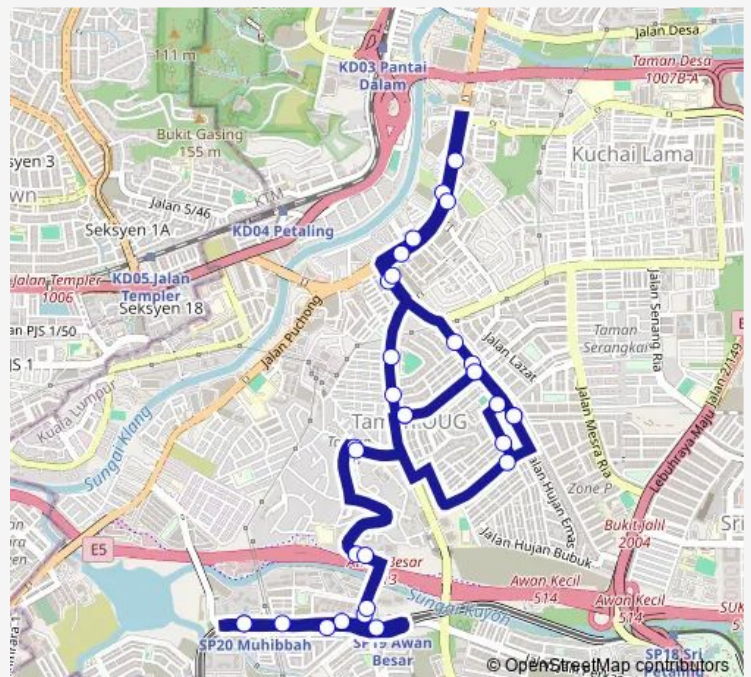

Bus 651 Stesen LRT Muhibbah ~Pearl Point

[Go to website](#)

Direction

KI1360 LRT Muhibbah — KI1360 LRT Muhibbah

32 stops

[Open route schedule](#)

- KI1360 LRT Muhibbah
- KI1355 Komersial Taman Bukit Oug
- KI1356 Bukit OUG Condominium
- KI2163 Bukit OUG Condominium
- KI1745 Fortuna Court Condominium
- Union Heights Condo (Opp)
- KI1246 BHP (Opp)
- KI2149 Taman OUG (Utara)
- KI2150 Perumahan Hujan Emas
- KI2151 Taman OUG (Selatan)
- KI2152 Sjkc Yoke Nam
- Perumahan Hujan Emas 3
- Perumahan Hujan Emas 1
- KI1249 OUG Plaza (Opp)
- KI1272 Pearl Point
- KI1274 Rozel
- KI1267 Plaza Prima
- KI1268 Wisma Teoh Chin Kee
- (M) KI1269 Pearl Point
- KI1250 OUG Plaza
- KI1243 SK Seri Mega

Route schedule

KI1360 LRT Muhibbah — KI1360 LRT Muhibbah

Monday	05:30-24:00
Tuesday	05:30-24:00
Wednesday	05:30-24:00
Thursday	05:30-24:00
Friday	05:30-24:00
Saturday	05:30-24:00
Sunday	05:30-24:00

Route info

Direction: KI1360 LRT Muhibbah

Stops: 32

Trip Duration: 1 hour 0 min

651 — Stesen LRT Muhibbah ~Pearl Point

KI1245 Taman Yarl (Timur)

KI1246 BHP (Opp)

KI2149 Taman OUG (Utara)

KI2150 Perumahan Hujan Emas

Komersial Hujan Emas 8

Union Heights Condo

KI1744 Fortuna Court Condominium

KI2162 Kiara Residence 2

KI2324 LRT Awan Besar

KI1357 Bukit OUG Condominium (Opp)

KI1360 LRT Muhibbah

651 Bus time schedules and route maps are available in an offline PDF at busmaps.com. Use the busmaps.com website to see live bus times, train schedule or subway schedule, and step-by-step directions for all public transit in Kuala Lumpur