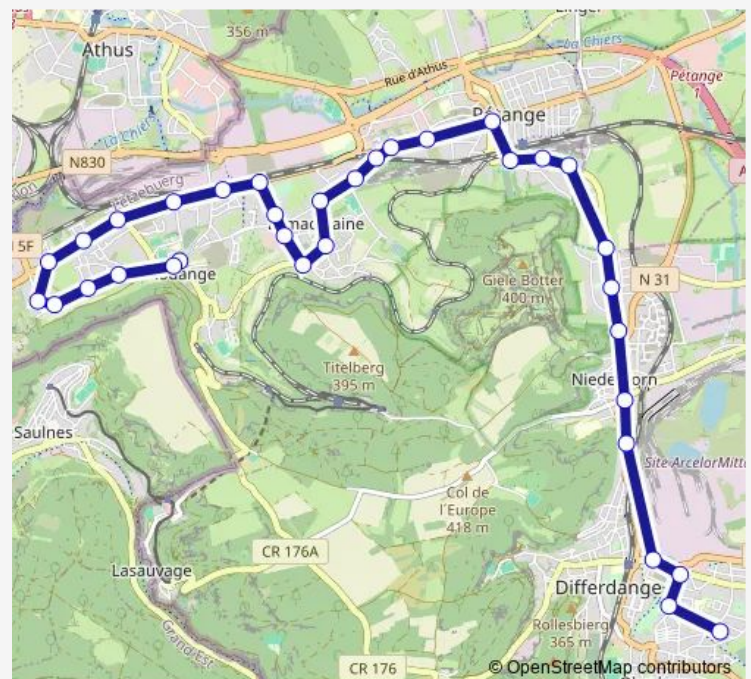

Direction

Rodange, Am Duerf — LMA, annexe Jenker

34 stops

[Open route schedule](#)

Rodange, Am Duerf

Rodange, Klopp

Rodange, Waeschbur

Rodange, Croix St. Pierre

Saturday —

Sunday —

Route info

Direction: Rodange, Am Duerf

Stops: 34

Trip Duration: 0 hour 35 min

651

Pétange, Maartplaz

Differdange, Arbed

Differdange, Fousbann rue Dicks-Lentz

Differdange, Seelebunn

LMA, annexe Jenker

Direction

Nieder Korn, Maartplaz Niederkuer — LMA, annexe Jenker

10 stops

[Open route schedule](#)

Differdange, Seelebunn

LMA, annexe Jenker

Route schedule

Nieder Korn, Maartplaz Niederkuer — LMA, annexe Jenker

Monday 07:36

Tuesday 07:36

Wednesday 07:36

Thursday 07:36