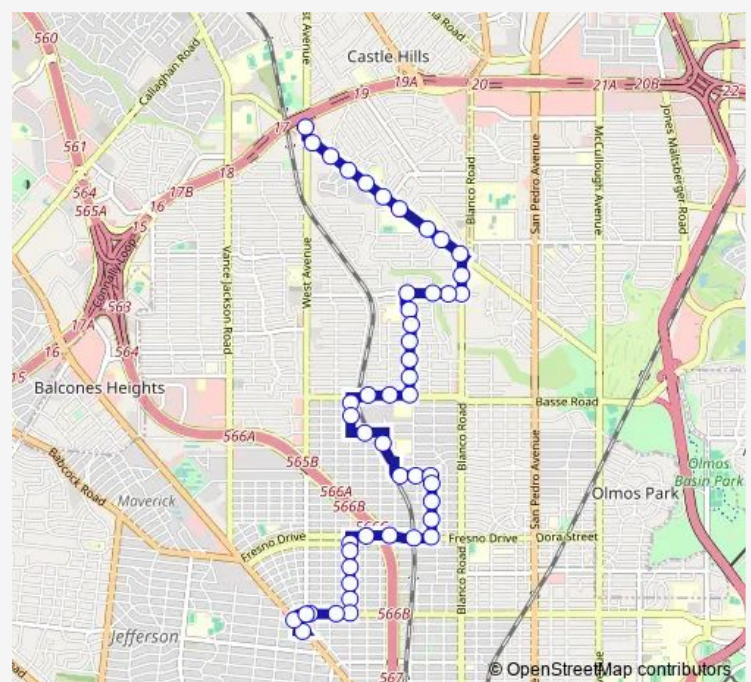

### Route schedule

West AVE BET L410 & Jackson-Keller — Hildebrand & West Ave.

Monday 06:18-22:48

Tuesday 06:18-22:48

Wednesday 06:18-22:48

Thursday 06:18-22:48

Friday 06:18-22:48

Saturday 06:52-23:10

### Route info

Direction: West AVE BET L410 & Jackson-Keller

Stops: 48

Trip Duration: 0 hour 26 min

651 — Deco District / Castle Hills

Basse & Rose Hill

Basse & Olympia

Neer Opposite 3614

Neer & LA Manda

EL Monte & Santa Paula

Olympia Opposite Alhambra

Mariposa IN Front OF 1228

Mariposa & Capitol

Mariposa & Michigan

Michigan & Wildwood

Michigan & Clower

## Route info

Direction: Hildebrand & West Ave.

Stops: 49

Trip Duration: 0 hour 33 min

Allena & Weizmann

Allena & Burwood

Allena & Marchmont

Allena & Gilbert