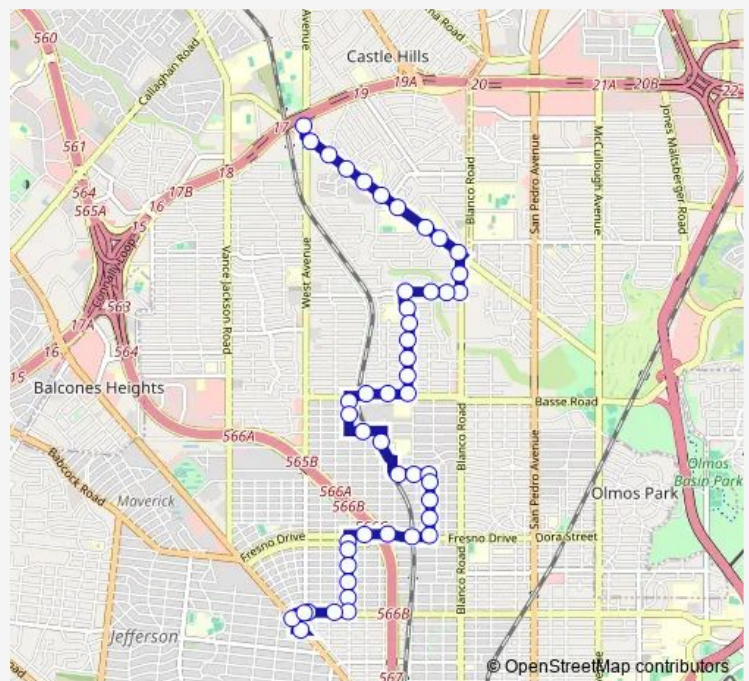

Allena & Burwood

Allena & Weizmann

Allena & Gen. Krueger

Allena & Basse Rd.

Route schedule

West AVE BET L410 & Jackson-Keller — Hildebrand & West Ave.

Monday 06:18-22:48

Tuesday 06:18-22:48

Wednesday 06:18-22:48

Thursday 06:18-22:48

Friday 06:18-22:48

Saturday 06:52-23:10

Sunday 06:52-23:10

Route info

Direction: West AVE BET L410 & Jackson-Keller

Stops: 48

Trip Duration: 0 hour 27 min

651 — Deco District / Castle Hills

Basse & Rose Hill

Basse & Olympia

Neer Opposite 3614

Neer & LA Manda

EL MONTE & SANTA PAULA

OLYMPIA OPPOSITE ALHAMBRA

## Route info

Direction: Hildebrand & West Ave.

Stops: 49

Trip Duration: 0 hour 29 min

Allena & Weizmann

Allena & Burwood

Allena & Marchmont

Allena & Gilbert