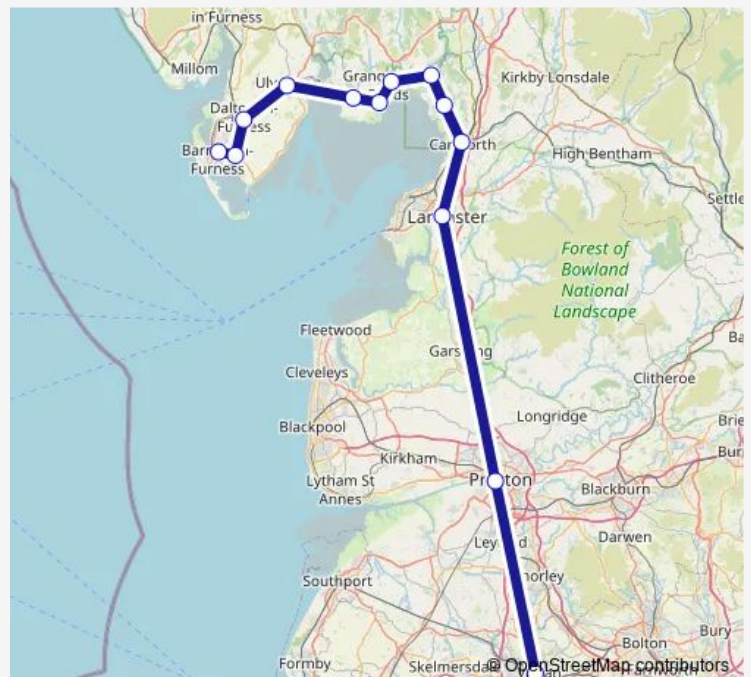

### Direction

Wigan North Western — Barrow-in-Furness

13 stops

[Open route schedule](#)

Wigan North Western

Preston

Lancaster

Carnforth

### Route schedule

Wigan North Western — Barrow-in-Furness

Monday 06:16

Tuesday 06:16

Wednesday 06:16

Thursday 06:16

Friday 06:16

Saturday 06:16

### Route info

Direction: Wigan North Western

Stops: 13

Trip Duration: 1 hour 45 min

■ Nt:Wgn->Bif — NT train service from WGN to Bif

Nt:Wgn->Bif Rail time schedules and route maps are available in an offline PDF at [busmaps.com](https://busmaps.com). Use the [busmaps.com](https://busmaps.com) website to see live bus times, train schedule or subway schedule, and step-by-step directions for all public transit in Barrow in Furness