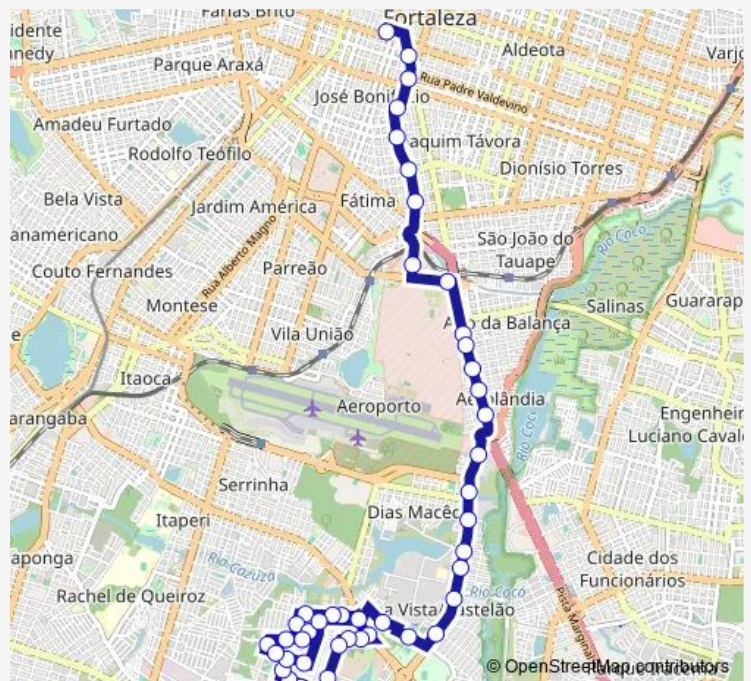

Thursday 06:44-21:45

Friday 06:44-21:45

Saturday 06:20-20:25

Sunday 06:28-20:21

Route info

Direction: Praça Solon Pinheiro, Sn

Stops: 49

Trip Duration: 0 hour 45 min

Saturday 05:40-19:40

Sunday 05:40-19:41

Route info

Direction: Avenida Herois DO Acre, 1130

Stops: 52

Trip Duration: 0 hour 48 min

RUA Antônio Farias, 271

RUA 2 DE Abril, 1010