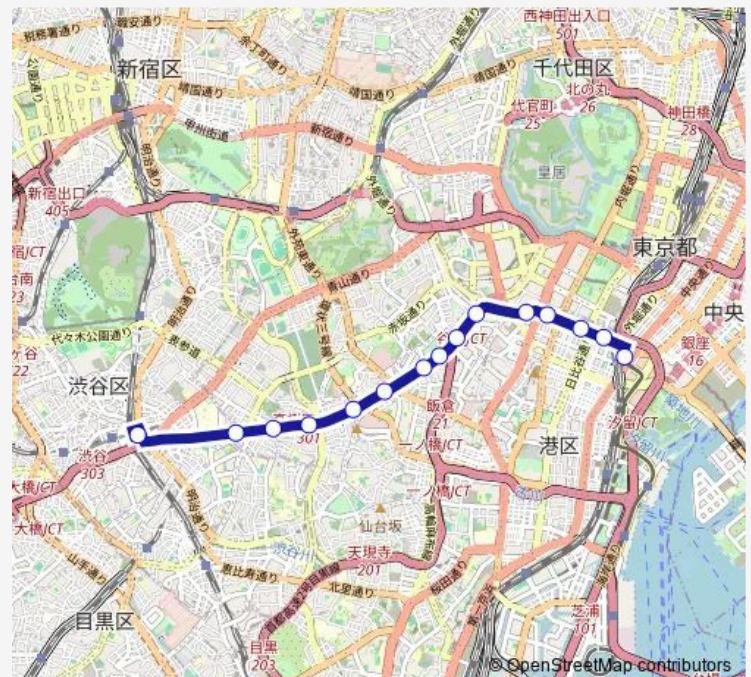

### Route schedule

新橋駅前 — 渋谷駅前

Monday 06:52-22:20

Tuesday 06:52-22:20

Wednesday 06:52-22:20

Thursday 06:52-22:20

Friday 06:52-22:20

Saturday 06:57-22:20

### Route info

Direction: 新橋駅前

Stops: 16

Trip Duration: 0 hour 46 min