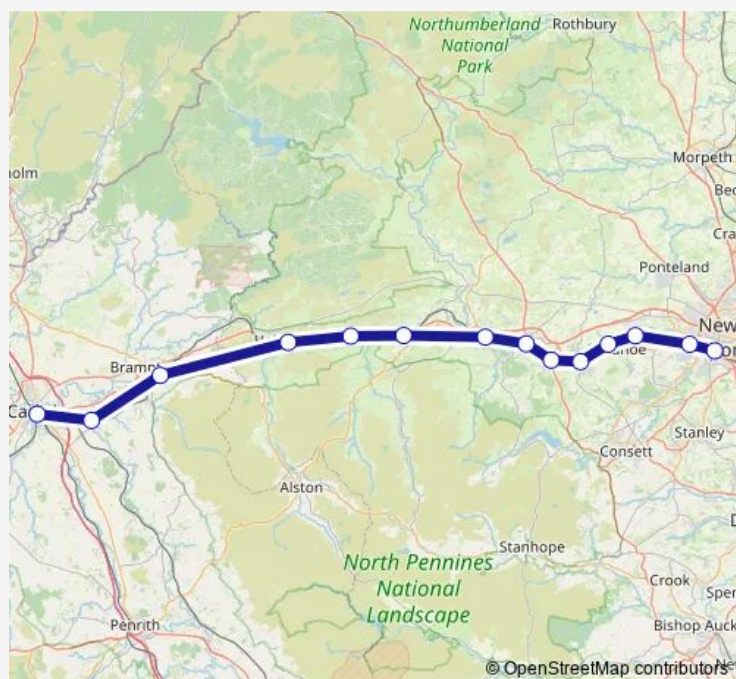

Rail Replacement Bus Service Nt:Car->Mce NT replacement bus service from CAR to Mce

[Go to website](#)

Direction

Carlisle — Metrocentre

14 stops

[Open route schedule](#)

- Carlisle
- Wetheral
- Brampton (Cumbria)
- Haltwhistle
- Bardon Mill
- Haydon Bridge
- Hexham
- Corbridge
- Riding Mill
- Stocksfield
- Prudhoe
- Wylam
- Blaydon
- Metrocentre

Route schedule

Carlisle — Metrocentre

Monday	—
Tuesday	—
Wednesday	—
Thursday	—
Friday	—
Saturday	—
Sunday	07:17

Route info

Direction: Carlisle

Stops: 14

Trip Duration: 2 hour 49 min

Nt:Car->Mce Rail Replacement Bus Service time schedules and route maps are available in an offline PDF at busmaps.com. Use the busmaps.com website to see live bus times, train schedule or subway schedule, and step-by-step directions for all public transit in Horsley

The schedule is provided in the local timezone. Times with "(+1)" indicate departures on the next day.

PDF file created on 2025-01-31

2024 BusMaps.com - All Rights Reserved