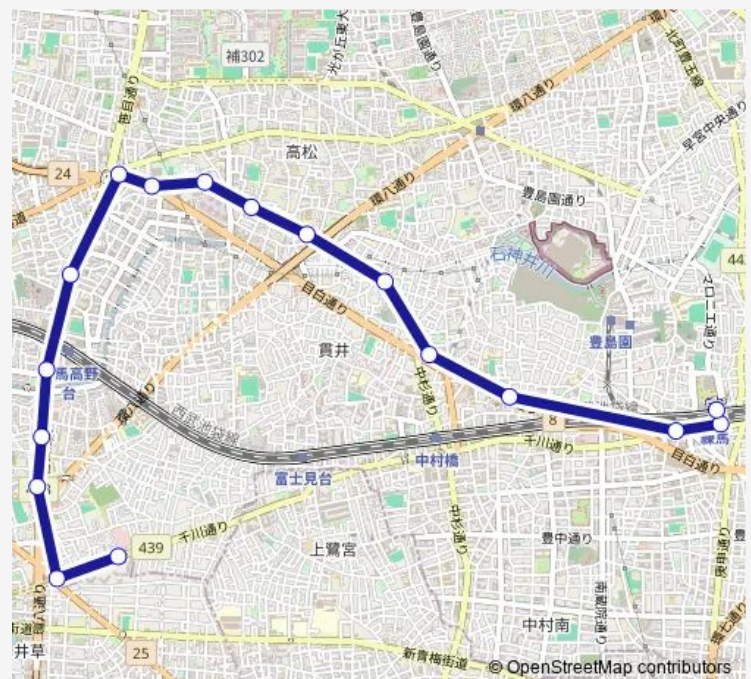

Tuesday 22:20-22:55

Wednesday 22:20-22:55

Thursday 22:20-22:55

Friday 22:20-22:55

Saturday 21:35-22:15

Sunday —

Route info

Direction: 練馬駅北口

Stops: 17

Trip Duration: 0 hour 25 min

Direction

南田中車庫 — 練馬駅北口

17 stops

[Open route schedule](#)

南田中車庫

八成橋