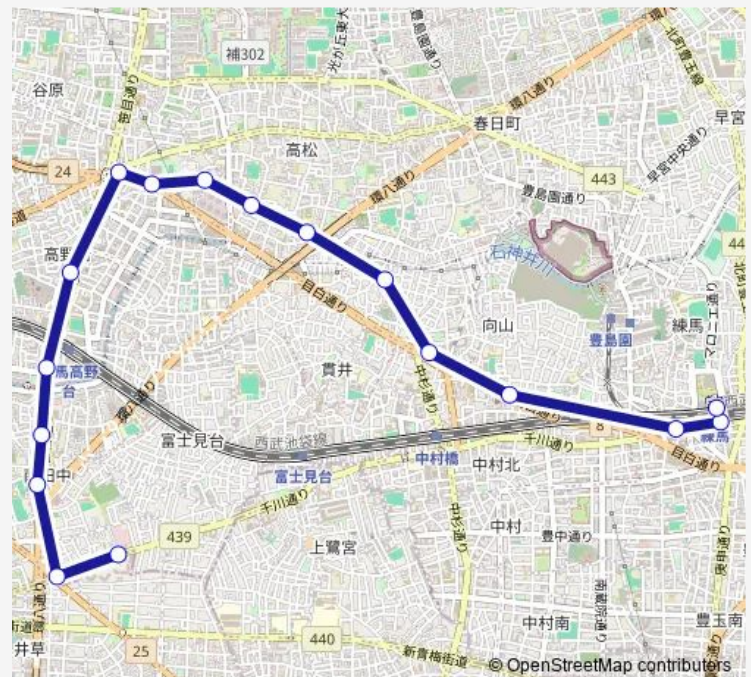

### Route schedule

練馬駅北口 — 南田中車庫

Monday 22:20-22:55

Tuesday 22:20-22:55

Wednesday 22:20-22:55

Thursday 22:20-22:55

Friday 22:20-22:55

Saturday 21:35-22:15

### Route info

Direction: 練馬駅北口

Stops: 17

Trip Duration: 0 hour 25 min