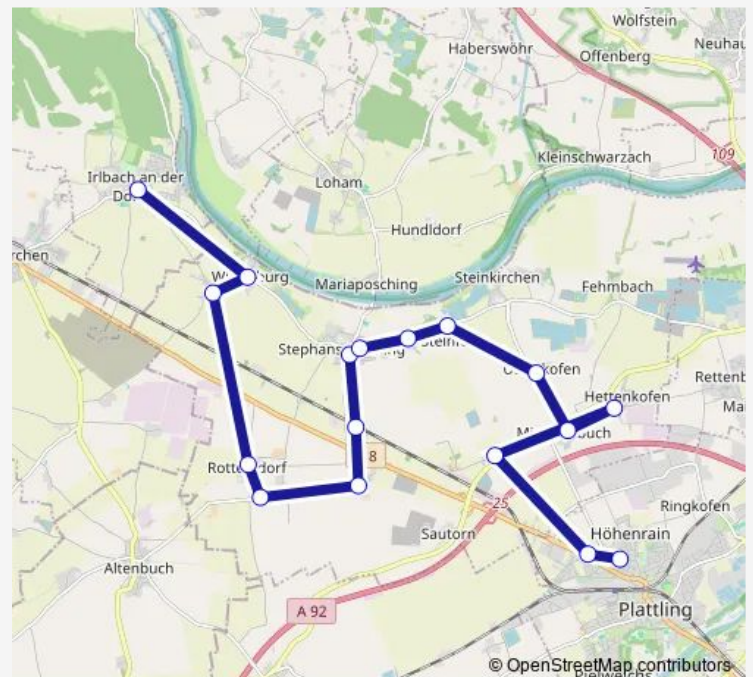

Irlbach, Ortsmitte — Plattling, RS Salvatorstr.

Monday 06:30

Tuesday 06:30

Wednesday 06:30

Thursday 06:30

Friday 06:30

Saturday —

Sunday —

Route info

Direction: Irlbach, Ortsmitte

Stops: 17

Trip Duration: 0 hour 42 min

7592

Direction

Plattling, RS Salvatorstr. — Stephansposching, Bf

20 stops

Route info

Direction: Loh bei Wischlburg, Kirche

Stops: 7

Trip Duration: 0 hour 15 min

Direction

Irlbach, Ortsmitte — Plattling, RS Salvatorstr.

7 stops

[Open route schedule](#)