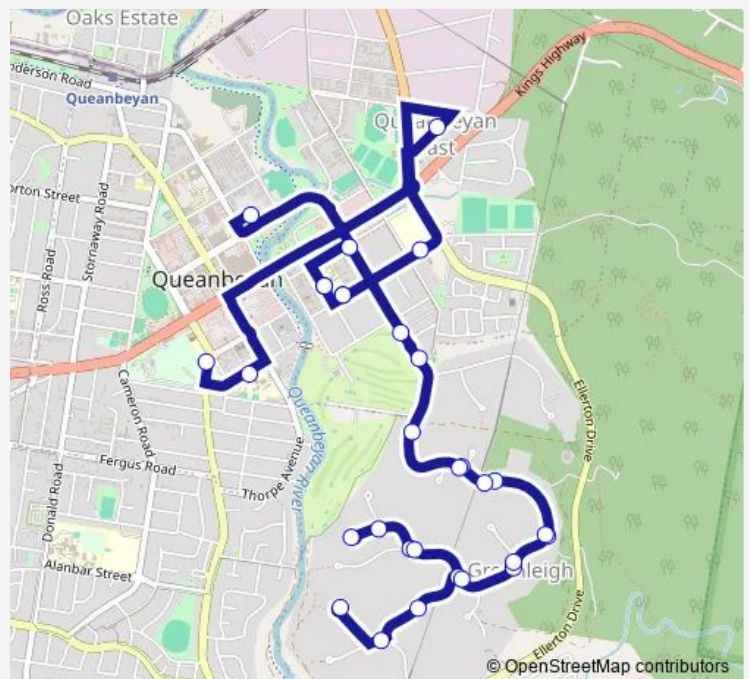

Severne St At Lonergan Dr

Severne St At Granville Cl

Severne St Opp Helman Cl

Severne St Turnaround

Severne St Opp Granville Cl

8 Lonergan Dr

Beston Pl At Lonergan Dr

O'Rourke Pl Turnaround

Severne St Opp Lonergan Dr

Severne St At Considine Cl

Severne St After Considine Cl

Route schedule

Queanbeyan Interchange, Stand 2 — Cooma St At Lowe St

Monday 08:20

Tuesday 08:20

Wednesday 08:20

Thursday 08:20

Friday 08:20

Saturday —

Sunday —

Route info

Direction: Queanbeyan Interchange, Stand 2

Stops: 30

Trip Duration: 0 hour 35 min

S178 — Queanbeyan Interchange to St Gregorlys Primary via Greenleigh

23 Severne St

Severne St Opp Morris Cl

Atkinson St Before Booth St

Atkinson St At Macquoid St

St Gregory's Primary School, Molonglo St

Mowatt St After Molonglo St