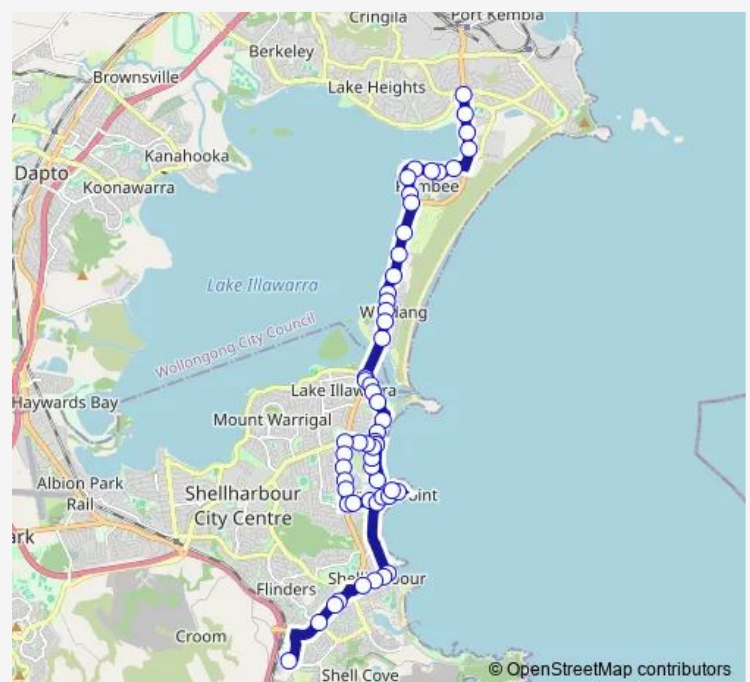

### Route schedule

Warrawong Plaza, King St — Shellharbour College, School Grounds, Piper Dr

Monday	08:00
Tuesday	08:00
Wednesday	08:00
Thursday	08:00
Friday	08:00
Saturday	—
Sunday	—

### Route info

Direction: Warrawong Plaza, King St

Stops: 55

Trip Duration: 0 hour 47 min

S178 — Shellharbour Anglican College to Warrawong Plaza, King St

Pur Pur Av At Shellharbour Rd

Pur Pur Av After View St

Pur Pur Av Before Ocean St

Pur Pur Av Before Windang St

Osborne Pde Opp Pur Pur Av

Osborne Pde At Little Lake Cres

Osborne Pde Before George St

George St After Osborne Pde

Elliott Park, Osborne Pde

Osborne Pde Opp Bucknell St

## Route info

Direction: Shellharbour College, School Grounds, Piper Dr

Stops: 51

Trip Duration: 0 hour 33 min

Osborne Pde Before Raymond St

Osborne Pde Before George St

Osborne Pde After George St

Osborne Pde After Woodford Av