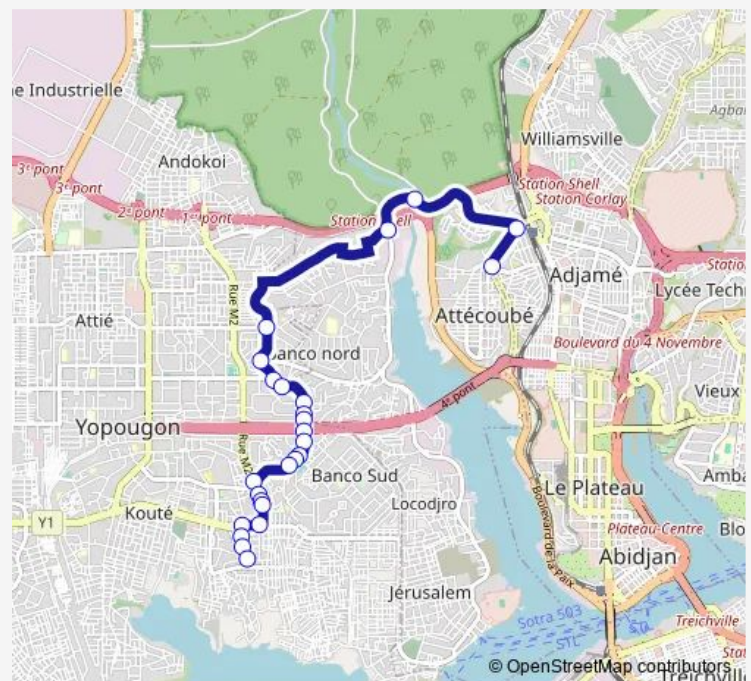

Thursday 06:00

Friday 06:00

Saturday 06:00

Sunday 06:00

Route info

Direction: Attécoubé Garage

Stops: 25

Trip Duration: 0 hour 36 min

41 stops

[Open route schedule](#)

Yopougon camp militaire - Pharmacie Saint Laurent

Église catholique Sainte Marie Madeleine

Terminus 37 Camp Militaire

Carrefour Camp militaire

Carrefour Gandhi

Passeport

Friday 06:00

Saturday 06:00

Sunday 06:00

Route info

Direction: Yopougon camp militaire - Pharmacie Saint
Laurent

Stops: 41

Trip Duration: 0 hour 46 min

Dinamori Boutique