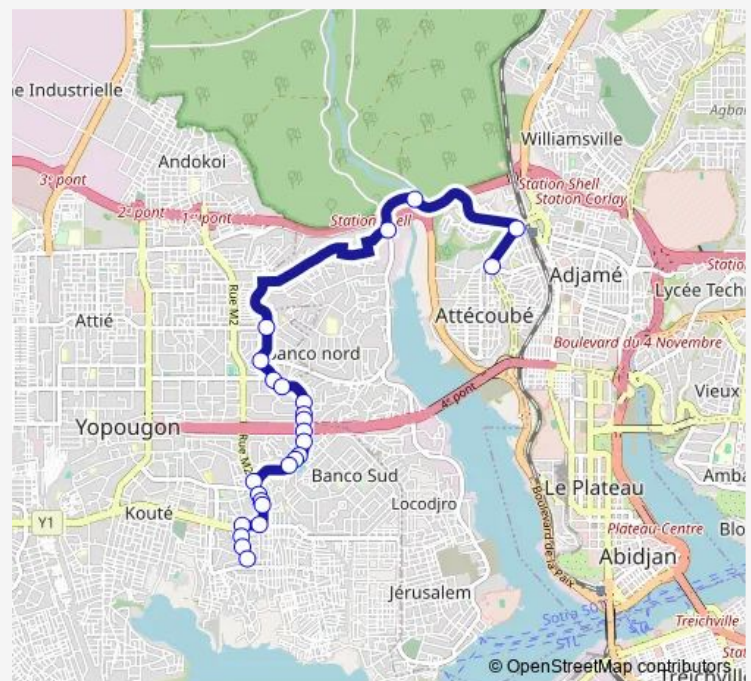

Thursday 06:00

Friday 06:00

Saturday 06:00

Sunday 06:00

Route info

Direction: Attécoubé Garage

Stops: 25

Trip Duration: 0 hour 36 min

41 stops

[Open route schedule](#)

Yopougon camp militaire - Pharmacie Saint Laurent

Église catholique Sainte Marie Madeleine

Terminus 37 Camp Militaire

Carrefour Camp militaire

Carrefour Gandhi

Passeport

Friday 06:00

Saturday 06:00

Sunday 06:00

Route info

Direction: Yopougon camp militaire - Pharmacie Saint
Laurent

Stops: 41

Trip Duration: 0 hour 46 min

Dinamori Boutique