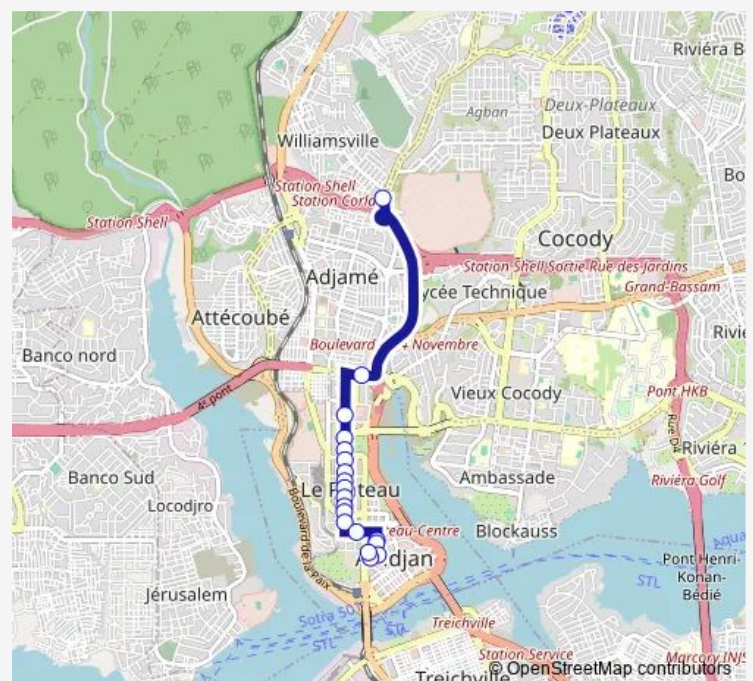

Super U Abidjan Plateau

Route schedule

Gare Kobenan Agban — Super U Abidjan Plateau

Monday	06:00
Tuesday	06:00
Wednesday	06:00
Thursday	06:00
Friday	06:00
Saturday	06:00
Sunday	06:00

Route info

Direction: Gare Kobenan Agban

Stops: 19

Trip Duration: 2 hour 0 min

■ woro woro banalisé : Djeni Kobenan ↔ Plateau Super U

Direction

Super U Abidjan Plateau — Adjamé Liberté - 220 logements

3 stops

[Open route schedule](#)

Super U Abidjan Plateau