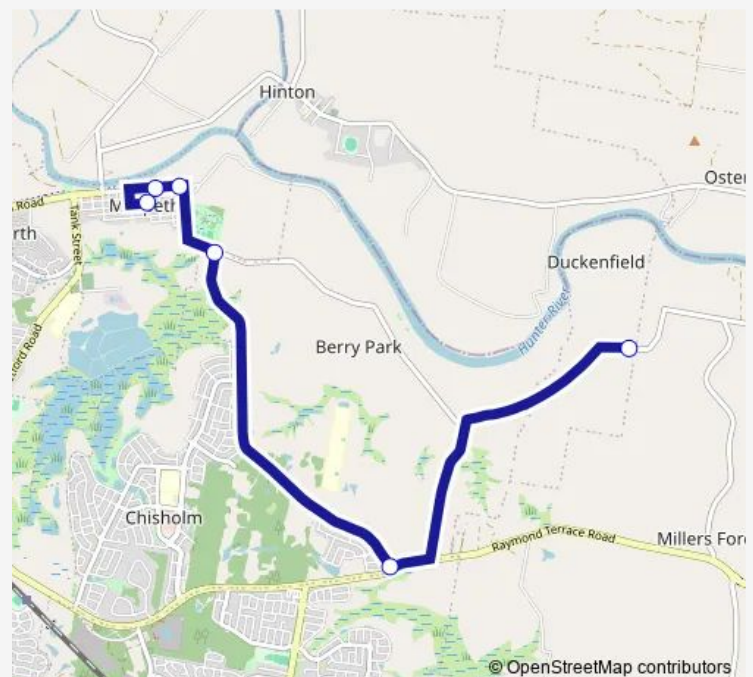

School Bus 2341 Duckenfield to Morpeth Ps

[Go to website](#)**Direction**

594 Duckenfield Rd — Morpeth Public School, High St

6 stops

[Open route schedule](#)

594 Duckenfield Rd

Mcfarlanes Rd At Raymond Terrace Rd

Mcfarlanes Rd At Duckenfield Rd (Hail And Ride)

Swan St After Edward St

Swan St At George St

Morpeth Public School, High St

Route schedule

594 Duckenfield Rd — Morpeth Public School, High St

Monday 08:39

Tuesday 08:39

Wednesday 08:39

Thursday 08:39

Friday 08:39

Saturday —

Sunday —

Route info

Direction: 594 Duckenfield Rd

Stops: 6

Trip Duration: 0 hour 13 min

2341 — Duckenfield to Morpeth Ps

2341 School Bus time schedules and route maps are available in an offline PDF at busmaps.com. Use the busmaps.com website to see live bus times, train schedule or subway schedule, and step-by-step directions for all public transit in Maitland