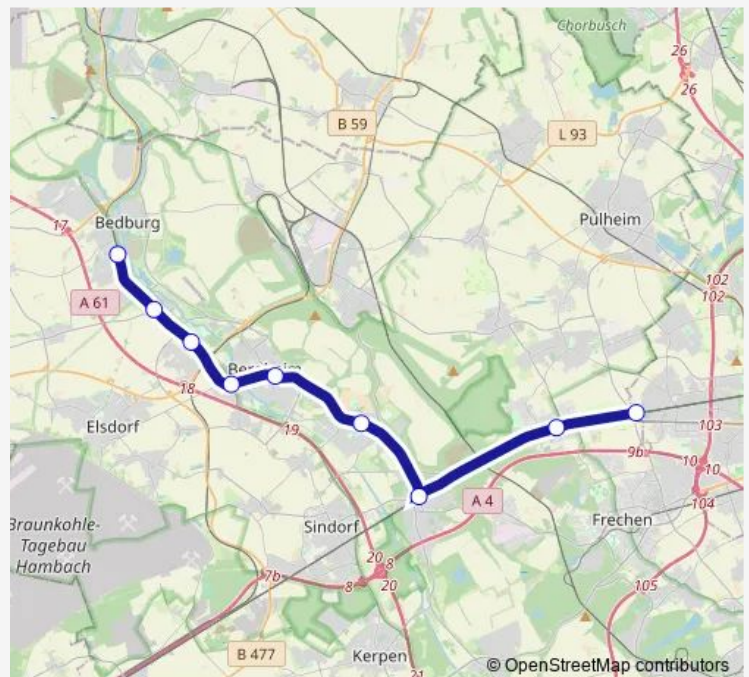

Direction

Bedburg Bf — Köln Weiden West

9 stops

[Open route schedule](#)

Bedburg Bf

Bergheim Glesch Bf

Bergheim Paffendorf Bf

Bergheim Zieverich Bf

Bergheim Bf

Bergheim Quadrath-Ichendorf Bf

Kerpen Horrem Bf

Frechen Königsdorf Bf

Köln Weiden West

Route schedule

Bedburg Bf — Köln Weiden West

Monday	—
Tuesday	—
Wednesday	—
Thursday	—
Friday	20:35-23:00
Saturday	24:00-02:00 ⁺¹
Sunday	—

Route info

Direction: Bedburg Bf

Stops: 9

Trip Duration: 0 hour 46 min

RB38 Bus time schedules and route maps are available in an offline PDF at busmaps.com. Use the busmaps.com website to see live bus times, train schedule or subway schedule, and step-by-step directions for all public transit in Bergheim