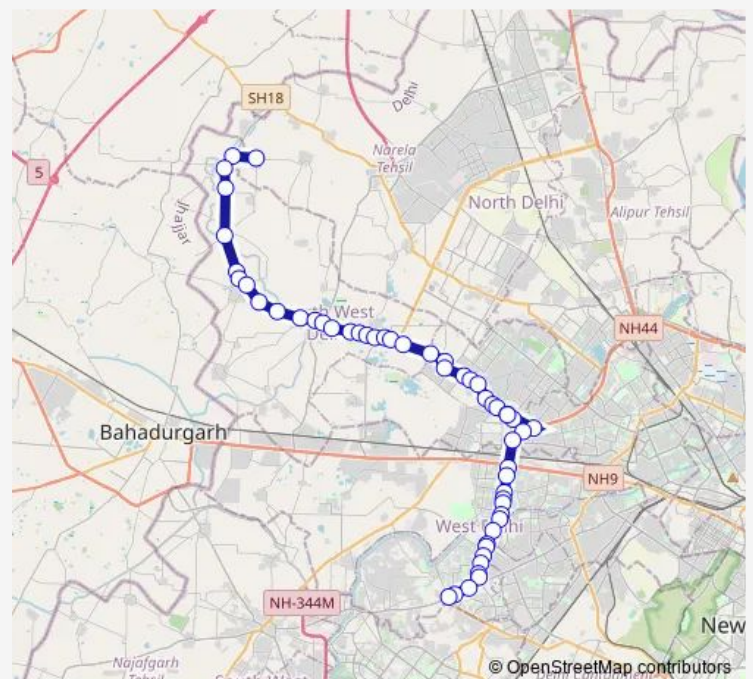

Thursday 19:34-21:54

Friday 19:34-21:54

Saturday 19:34-21:54

Sunday 19:34-21:54

Route info

Direction: Katewara Village

Stops: 53

Trip Duration: 2 hour 10 min