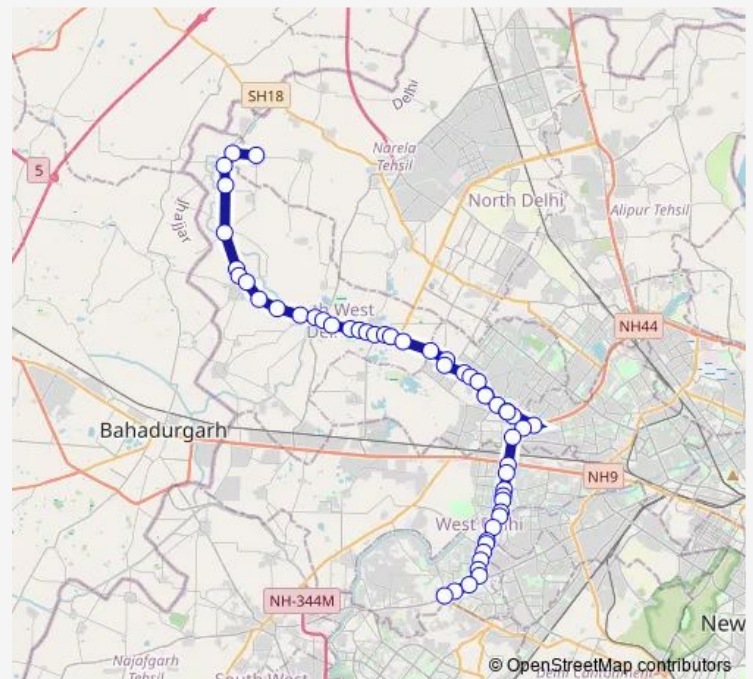

Thursday 07:30-08:50

Friday 07:30-08:50

Saturday 07:30-08:50

Sunday 07:30-08:50

Route info

Direction: Katewara Village

Stops: 53

Trip Duration: 2 hour 11 min