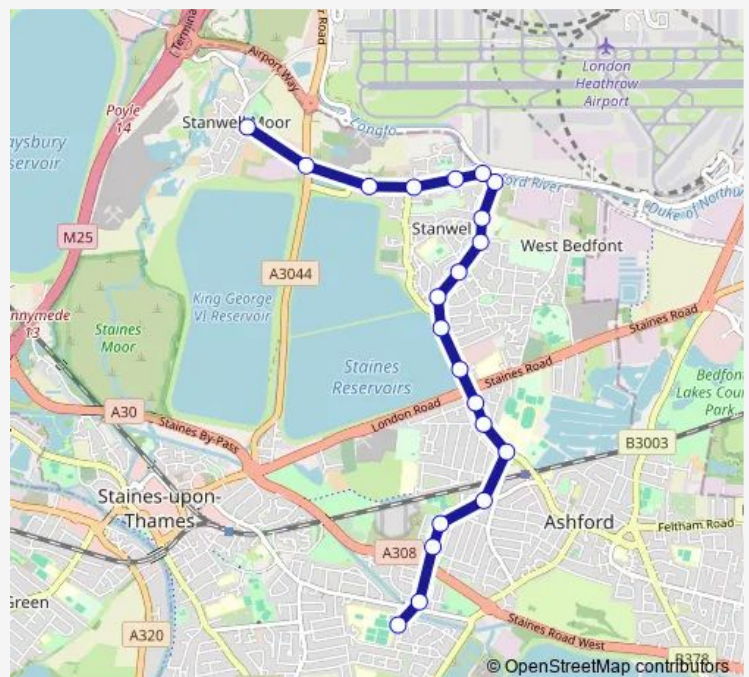

Bus 667 Stanwell Moor - Ashford - Staines Matthew Arnold School

[Go to website](#)

Direction

Edinburgh Drive — Post Office

21 stops

[Open route schedule](#)

Edinburgh Drive

Woodthorpe Road

St Annes Avenue

Viscount Road

Cordelia Road

Everest Road

Bedfont Road

Riverside Road

Riverside Place

The Wheatsheaf

Selwood Gardens

Horton Road

Post Office

Route schedule

Edinburgh Drive — Post Office

Monday	15:15
Tuesday	15:15
Wednesday	15:15
Thursday	15:15
Friday	15:15
Saturday	—
Sunday	—

Route info

Direction: Edinburgh Drive

Stops: 21

Trip Duration: 0 hour 25 min

667 — Stanwell Moor - Ashford - Staines Matthew Arnold School

Direction

Post Office — Petersfield Avenue

19 stops

[Open route schedule](#)

Post Office