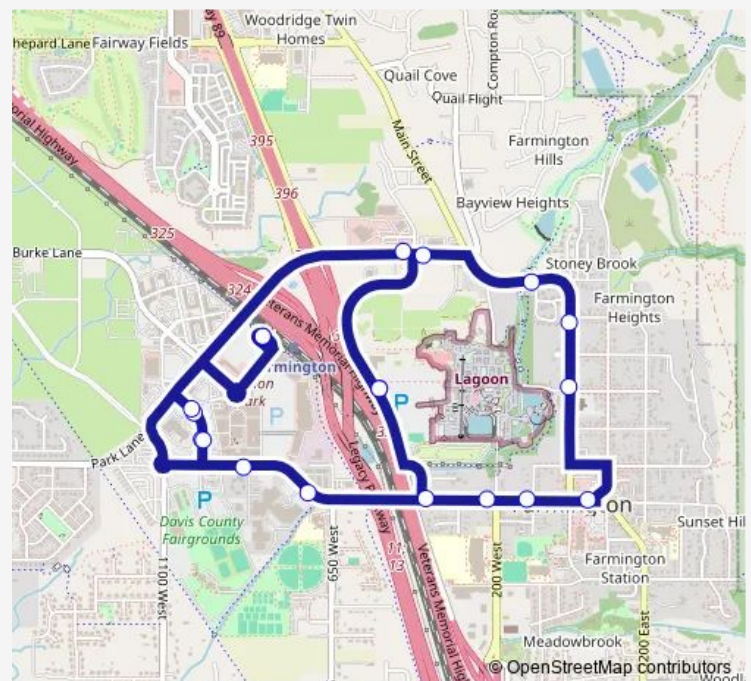

University Ave @ 163 N

100 N @ 873 W

State St @ 720 W

Lagoon Shuttle Pick up/Drop off

Park Ln. @ 319 W

600 N @ 111 W

Main St @ 479 N

Main St @ 305 N

State St @ 45 E

State Street @ 114 W

State Street @ 222 W

State St @ 388 W

Lagoon Shuttle Pick up/Drop off

Park Ln / Lagoon Dr (Wb)

University Ave @ 162 N

University Ave @ 302 N

Farmington Station (Bay D)

Route schedule

Farmington Station (Bay D) — Farmington Station (Bay D)

Monday 07:45-20:32

Tuesday 07:45-20:32

Wednesday 07:45-20:32

Thursday 07:45-20:32

Friday 07:45-20:32

Saturday 07:45-20:32

Sunday —

Route info

Direction: Farmington Station (Bay D)

Stops: 19

Trip Duration: 0 hour 25 min

667 — Lagoon / Station Park Shuttle

667 Bus time schedules and route maps are available in an offline PDF at busmaps.com. Use the busmaps.com website to see live bus times, train schedule or subway schedule, and step-by-step directions for all public transit in Farmington