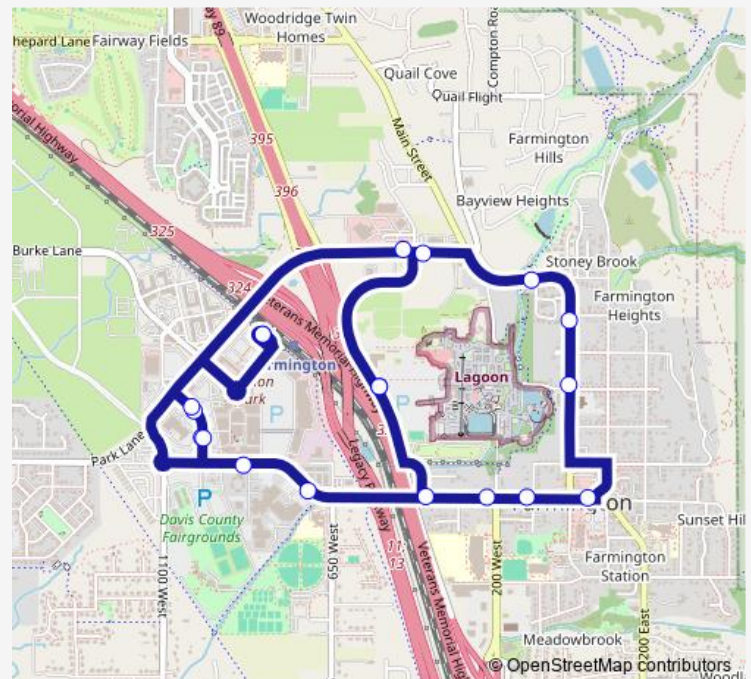

### Direction

Farmington Station (Bay D) — Farmington Station (Bay D)

19 stops

[Open route schedule](#)

Farmington Station (Bay D)

University Ave @ 283 N

University Ave @ 163 N

100 N @ 873 W

State Street @ 222 W

State St @ 388 W

Lagoon Shuttle Pick up/Drop off

Park Ln / Lagoon Dr (Wb)

University Ave @ 162 N

University Ave @ 302 N

Farmington Station (Bay D)

### Route schedule

Farmington Station (Bay D) — Farmington Station (Bay D)

Monday 07:45-20:32

Tuesday 07:45-20:32

Wednesday 07:45-20:32

Thursday 07:45-20:32

Friday 07:45-20:32

Saturday 07:45-20:32

### Route info

Direction: Farmington Station (Bay D)

Stops: 19

Trip Duration: 0 hour 25 min

667 — Lagoon / Station Park Shuttle

667 Bus time schedules and route maps are available in an offline PDF at [busmaps.com](https://busmaps.com). Use the [busmaps.com](https://busmaps.com) website to see live bus times, train schedule or subway schedule, and step-by-step directions for all public transit in Farmington