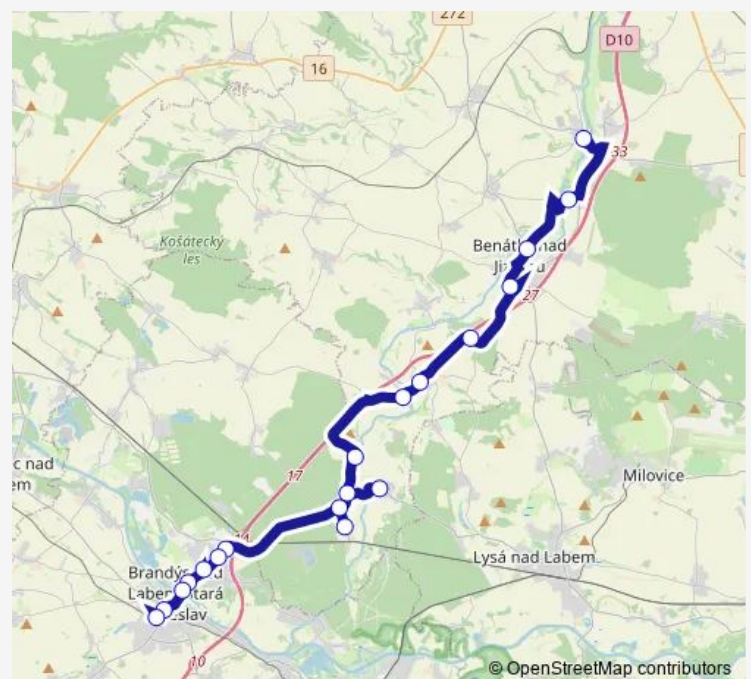

Saturday 08:18-22:40

Sunday 08:18-22:40

Route info

Direction: Horky n.Jiz.

Stops: 19

Trip Duration: 0 hour 45 min

Direction

Brandýs n.L.-St.Bol.,Nádr. — Horky n.Jiz.

Tuesday 05:09-22:01

Wednesday 05:09-22:01

Thursday 05:09-22:01

Friday 05:09-22:01

Saturday 07:19-22:01

Sunday 07:19-22:01

Route info

Direction: Brandýs n.L.-St.Bol.,Nádr.