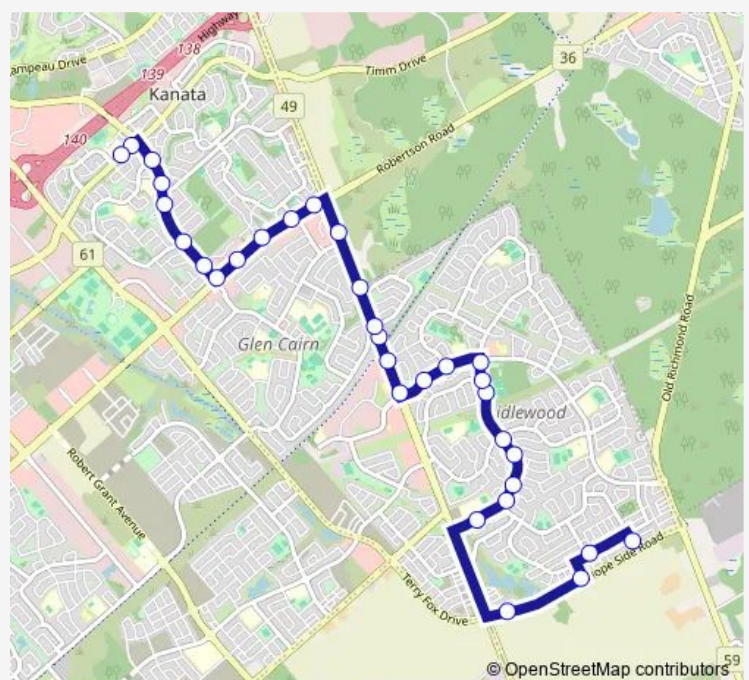

Direction

ACCEPTANCE / HOPE SIDE — KATIMAVIK / MCGIB-BON

32 stops

[Open route schedule](#)

ACCEPTANCE / HOPE SIDE

MEADOWBREEZE / CROWNRIERGE

HOPE SIDE / CROWNRIERGE

HOPE SIDE / FREEPORT

BRIDGESTONE / WINDWAYS

BRIDGESTONE / GRASSY PLAINS

BRIDGESTONE / MILNER DOWNS

BRIDGESTONE / CEDAR VALLEY

BRIDGESTONE / BRIDLE PARK

BRIDGESTONE / FOXHALL

BRIDGESTONE / EQUESTRIAN

BRIDGESTONE / STONEHAVEN

STONEHAVEN / BRIDLEWOOD

STONEHAVEN / WILLOWGLEN

EAGLESON / STONEHAVEN

EAGLESON / AD. 465

EAGLESON / AD. 485

EAGLESON / ROTHESAY

EAGLESON / PALOMINO

EAGLESON / HAZELDEAN MALL

HAZELDEAN / EAGLESON

Route schedule

ACCEPTANCE / HOPE SIDE — KATIMAVIK / MCGIB-BON

Monday 07:11-07:21

Tuesday 07:11-07:21

Wednesday 07:11-07:21

Thursday 07:11-07:21

Friday 07:11-07:21

Saturday —

Sunday —

Route info

Direction: ACCEPTANCE / HOPE SIDE

Stops: 32

Trip Duration: 0 hour 24 min