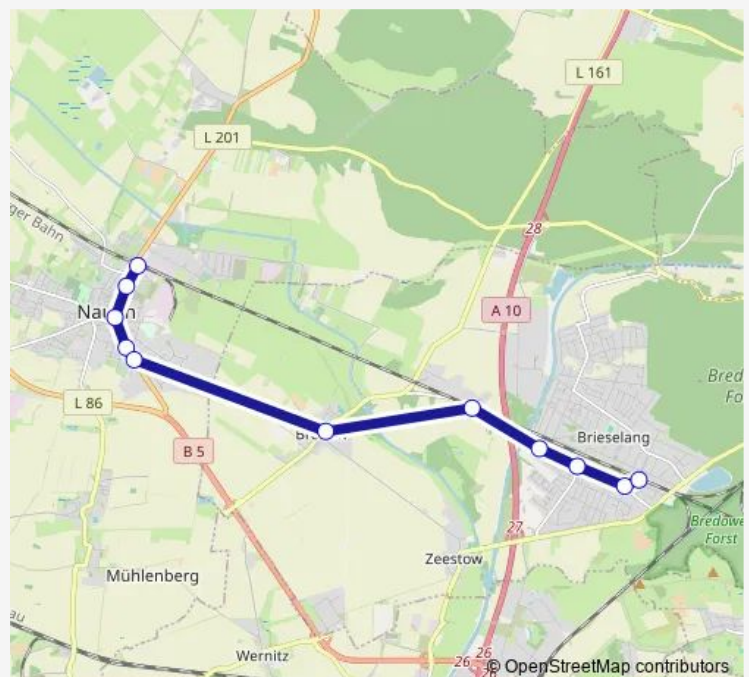

Direction

Nauen, Bushalt Bahnhof Position 2 — Brieselang, Bushalt Wendeschleife A.-Bebel-Str.

11 stops

[Open route schedule](#)

Nauen, Bushalt Bahnhof Position 2

Nauen, Oranienburger Str.

Nauen, Zentrum

Nauen, Berliner Str.

Nauen, Marx-Engels-Str.

Bredow, Dorf

Bredow, Vorwerk

Brieselang, Am Kienast

Brieselang, Schillerstr./Forstweg

Brieselang, Hans-Klakow-Str.

Brieselang, Bushalt Wendeschleife A.-Bebel-Str.

Route schedule

Nauen, Bushalt Bahnhof Position 2 — Brieselang, Bushalt Wendeschleife A.-Bebel-Str.

Monday 05:29

Tuesday 05:29

Wednesday 05:29

Thursday 05:29

Friday 05:29

Saturday —

Sunday —

Route info

Direction: Nauen, Bushalt Bahnhof Position 2

Stops: 11

Trip Duration: 0 hour 21 min

Direction

Nauen, Bushalt Bahnhof Position 2 — Brieselang, Bushalt Wendeschleife A.-Bebel-Str.

11 stops

[Open route schedule](#)