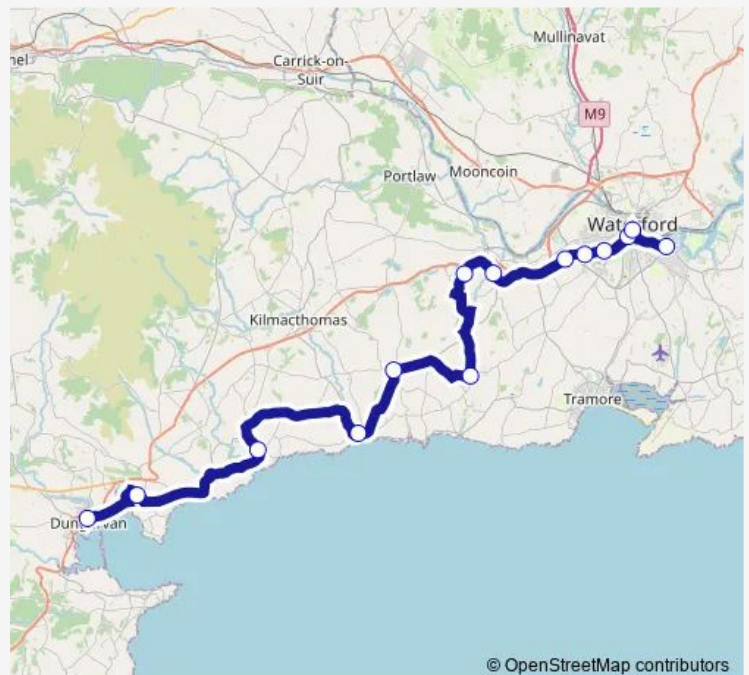

Wednesday 07:15-20:00

Thursday 07:15-20:00

Friday 07:15-20:00

Saturday 07:15-20:00

Sunday 07:15-20:00

Route info

Direction: Dungarvan

Stops: 14

Trip Duration: 1 hour 45 min

© OpenStreetMap contributors

■ 667 — Davitts Quay - Waterford Hospital

BusMaps

Direction

Waterford Hospital — Dungarvan

14 stops

[Open route schedule](#)

Dunhill

Kill

Bunmahon

Stradbally

Ballinroad

Dungarvan

Route schedule

Waterford Hospital — Dungarvan

Monday	09:30-22:00
Tuesday	09:30-22:00
Wednesday	09:30-22:00
Thursday	09:30-22:00
Friday	09:30-22:00
Saturday	09:30-22:00
Sunday	09:30-22:00

Route info

Direction: Waterford Hospital

Stops: 14

Trip Duration: 1 hour 45 min