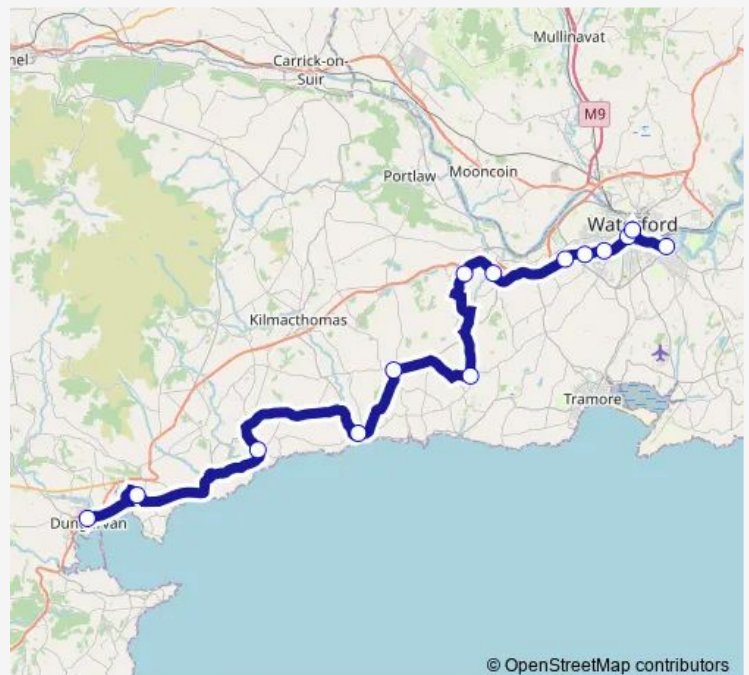

### Route schedule

Waterford Hospital — Dungarvan

Monday 09:30-22:00

Tuesday 09:30-22:00

Wednesday 09:30-22:00

Thursday 09:30-22:00

Friday 09:30-22:00

Saturday 09:30-22:00

### Route info

Direction: Waterford Hospital

Stops: 14

Trip Duration: 1 hour 45 min

© OpenStreetMap contributors

667 — Davitts Quay - Waterford Hospital

BusMaps

**Direction**

Dungarvan — Waterford Hospital

14 stops

[Open route schedule](#)

Dungarvan

Ballinroad

Stradbally

Bunmahon

Kill

## Route info

Direction: Dungarvan

Stops: 14

Trip Duration: 1 hour 45 min

667 Bus time schedules and route maps are available in an offline PDF at [busmaps.com](https://busmaps.com). Use the [busmaps.com](https://busmaps.com) website to see live bus times, train schedule or subway schedule, and step-by-step directions for all public transit in Waterford