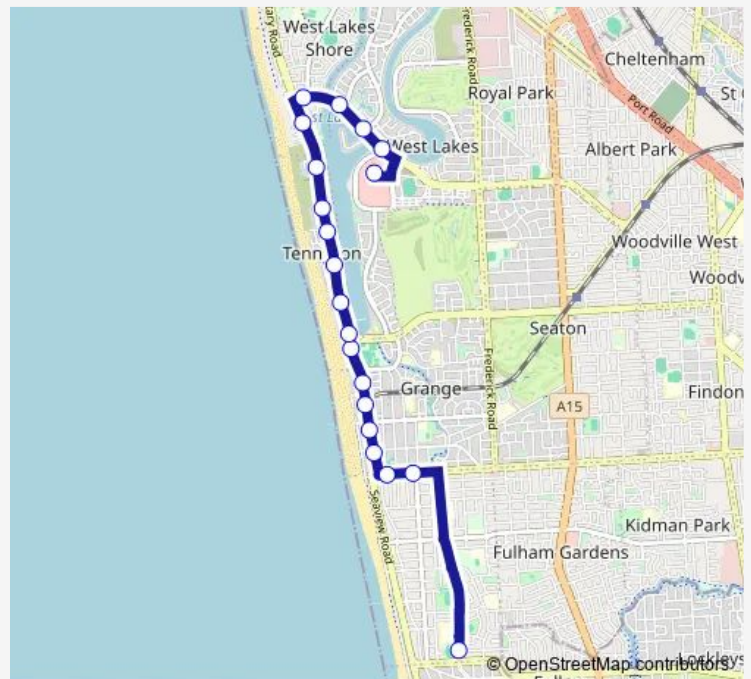

Stop 32B Military Rd - West side

Stop 33 Military Rd - West side

Stop 33G West Lakes Blvd - North side

Stop 33F West Lakes Blvd - North side

Stop 33E West Lakes Blvd - North East side

Stop 33D West Lakes Blvd - North side

West Lakes Interchange Terminus

**Route schedule**

Stop School Henley High School Cudmore Tce — West Lakes Interchange Terminus

Monday	14:55
Tuesday	15:25
Wednesday	15:25
Thursday	15:25
Friday	15:25
Saturday	—
Sunday	—

**Route info**

Direction: Stop School Henley High School Cudmore Tce

Stops: 20

Trip Duration: 0 hour 20 min

667 — Henley High School to West Lakes Centre Interchange

667 Bus time schedules and route maps are available in an offline PDF at [busmaps.com](https://busmaps.com). Use the [busmaps.com](https://busmaps.com) website to see live bus times, train schedule or subway schedule, and step-by-step directions for all public transit in Adelaide