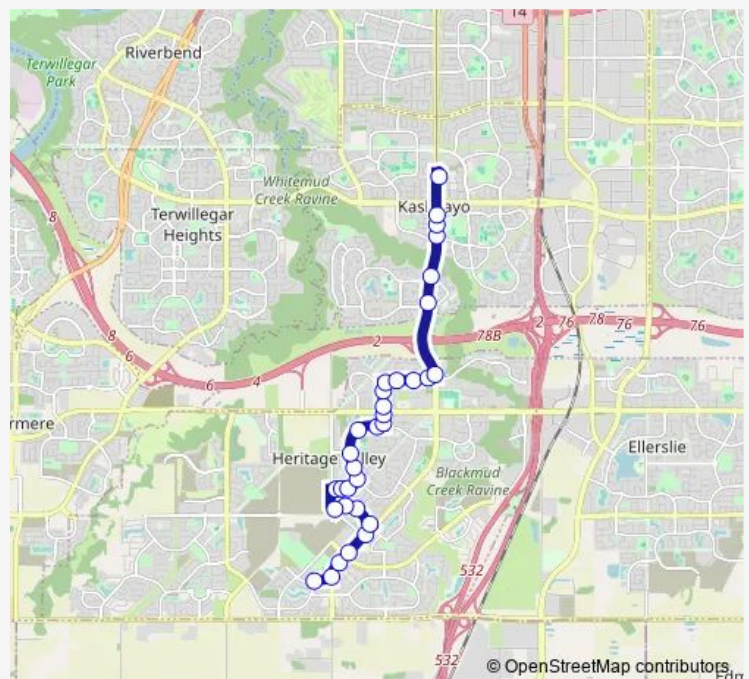

Rutherford Road & 20 Avenue SW

125 Street & 20 Avenue SW

122 Street & 26 Avenue SW

121 Street & 22 Avenue SW

119A Street & 22 Avenue SW

James Mowatt Trail & Cunningham Drive SW

Route schedule

Century Park Transit Centre Bay D — James Mowatt Trail & 35 Avenue SW

Monday 08:14-08:24

Tuesday 08:14-08:24

Wednesday 08:14-08:24

Thursday 08:14-08:24

Friday 08:14-08:24

Saturday —

Sunday —

Route info

Direction: Century Park Transit Centre Bay D

Stops: 26

Trip Duration: 0 hour 24 min

667 — Century Park - Dr. Anne Anderson

James Mowatt Trail & 26 Avenue SW

James Mowatt Trail & 28 Avenue SW

James Mowatt Trail & 30 Avenue SW

Saturday —

Sunday —

Route info

Direction: Desrochers Boulevard & 35 Avenue SW

Stops: 32

Trip Duration: 0 hour 32 min

McMullen Green & MacEwan Road SW

111 Street & Blackburn Drive SW