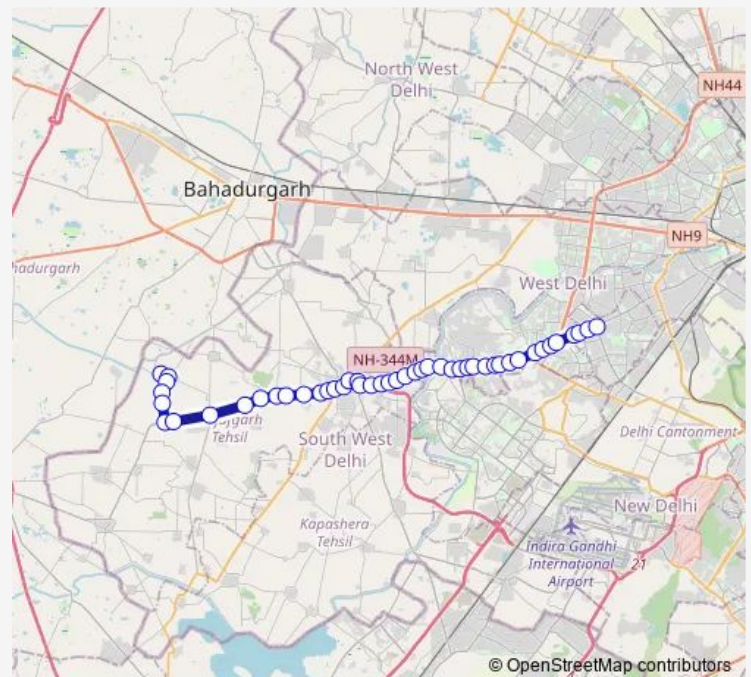

Health Centre

Najafgarh Delhi Gate

Tuda Mandi

Route schedule

Mundhela Khurd Village — Tilak Nagar Terminal

Monday 04:57-20:27

Tuesday 04:57-20:27

Wednesday 04:57-20:27

Thursday 04:57-20:27

Friday 04:57-20:27

Saturday 04:57-20:27

Sunday 04:57-20:27

Route info

Direction: Mundhela Khurd Village

Stops: 46

Trip Duration: 1 hour 32 min