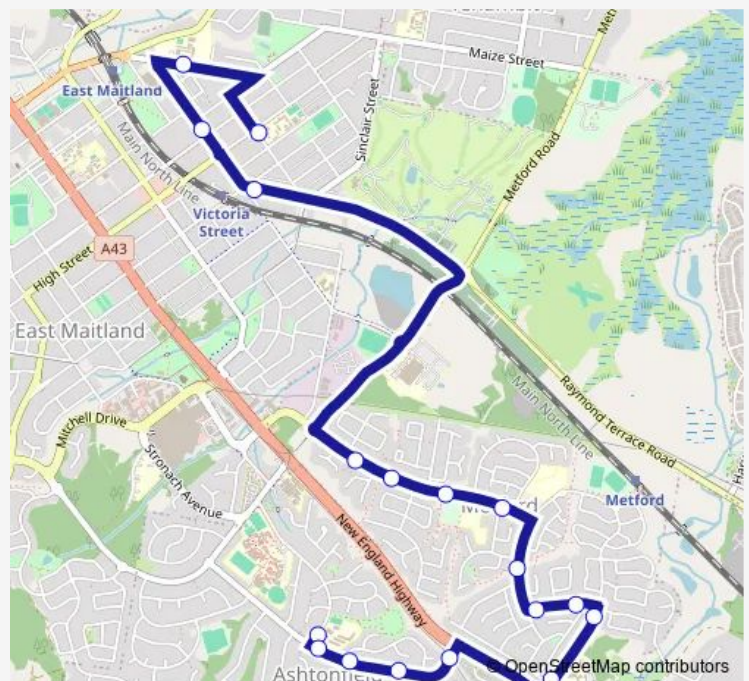

School Bus 2203 Ferraby Dr and Lowe St to Maitland Hs

[Go to website](#)

Direction

Ashtonfield Public School, Norfolk St — Maitland High School, Hunter St

18 stops

[Open route schedule](#)

Ashtonfield Public School, Norfolk St

Schanck Dr Before Willow Dr

Chelmsford Dr At Grevillea Dr

Maitland Christian School, Chelmsford Dr

Early Learning Centre, Chelmsford Dr

Chelmsford Dr Opp Tennyson St

Raymond Terrace Rd Before Victoria St

Lindesay St After George St

Maitland Grossmann High School, Cumberland St

Maitland High School, Hunter St

Route schedule

Ashtonfield Public School, Norfolk St — Maitland High School, Hunter St

Monday	08:33
Tuesday	08:33
Wednesday	08:33
Thursday	08:33
Friday	08:33
Saturday	—
Sunday	—

Route info

Direction: Ashtonfield Public School, Norfolk St

Stops: 18

Trip Duration: 0 hour 20 min

2203 — Ferraby Dr and Lowe St to Maitland Hs

2203 School Bus time schedules and route maps are available in an offline PDF at busmaps.com. Use the busmaps.com website to see live bus times, train schedule or subway schedule, and step-by-step directions for all public transit in Maitland