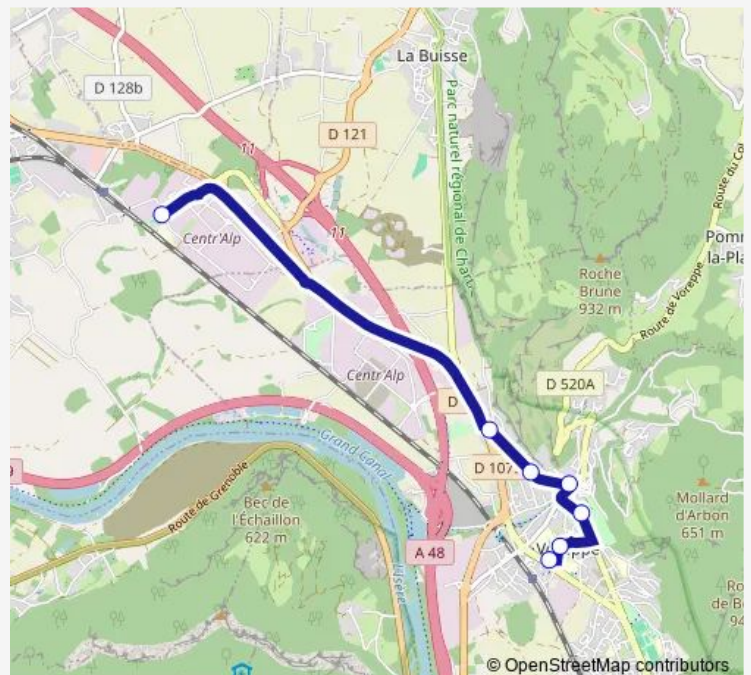

Bus Be31 Voreppe L'Arcade - Moirans P. Beghin[Go to website](#)**Direction**

Voreppe, L'Arcade — Moirans, Lycee Beghin

7 stops

[Open route schedule](#)

Voreppe, L'Arcade

Voreppe, Mairie

Voreppe, Charminelles

Wednesday 07:51

Thursday 07:51

Friday 07:51

Saturday —

Sunday —

Route info

Direction: Voreppe, L'Arcade

Stops: 7

Trip Duration: 0 hour 19 min

Be31 — Voreppe L'Arcade - Moirans P. Beghin

Direction

Moirans, Lycee Beghin — Voreppe, L'Arcade

7 stops

[Open route schedule](#)

Moirans, Lycee Beghin

Voreppe, Monument AUX Morts

Route info

Direction: Moirans, Lycee Beghin

Stops: 7

Trip Duration: 0 hour 19 min

Be31 Bus time schedules and route maps are available in an offline PDF at busmaps.com. Use the busmaps.com website to see live bus times, train schedule or subway schedule, and step-by-step directions for all public transit in Voreppe