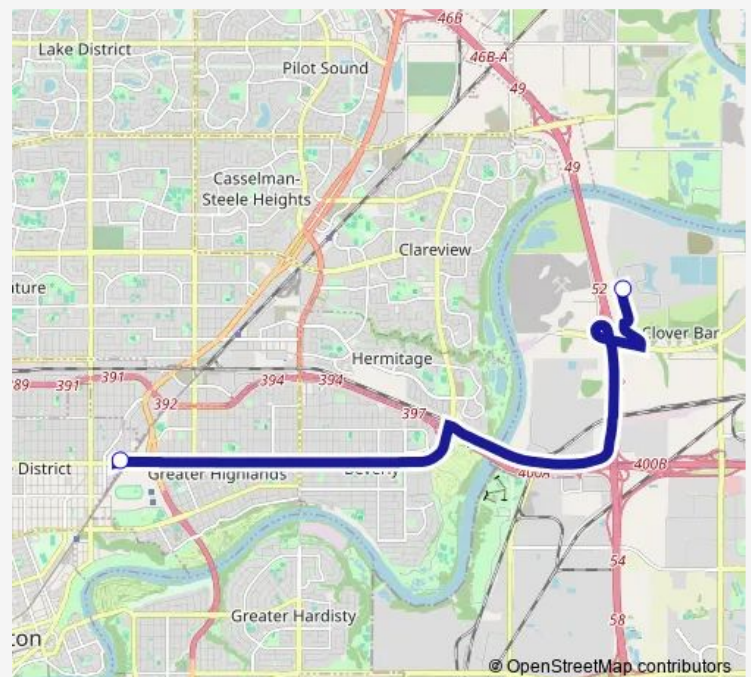

Bus 589 Edmonton Waste Management Centre - Coliseum

[Go to website](#)

Direction

Edmonton Waste Management Centre Iptf — Coliseum
Transit Centre Bay E

2 stops

[Open route schedule](#)

Edmonton Waste Management Centre Iptf

Coliseum Transit Centre Bay E

Route schedule

Edmonton Waste Management Centre Iptf — Coliseum
Transit Centre Bay E

Monday	18:30-19:30
Tuesday	18:30-19:30
Wednesday	18:30-19:30
Thursday	18:30-19:30
Friday	18:30-19:30
Saturday	—
Sunday	—

Route info

Direction: Edmonton Waste Management Centre Iptf

Stops: 2

Trip Duration: 0 hour 20 min

Direction

Coliseum Transit Centre Bay E — Edmonton Waste Management Centre Iptf

2 stops

[Open route schedule](#)

Route info

Direction: Coliseum Transit Centre Bay E

Stops: 2

Trip Duration: 0 hour 16 min

589 Bus time schedules and route maps are available in an offline PDF at busmaps.com. Use the busmaps.com website to see live bus times, train schedule or subway schedule, and step-by-step directions for all public transit in Edmonton