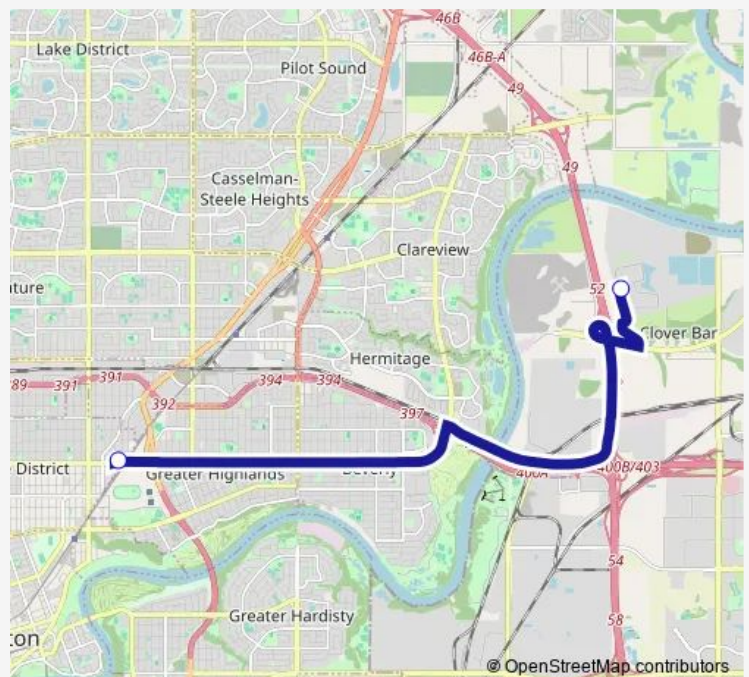

Coliseum Transit Centre Bay E

Route schedule

Edmonton Waste Management Centre Iptf — Coliseum
Transit Centre Bay E

Monday	18:30-19:30
Tuesday	18:30-19:30
Wednesday	18:30-19:30
Thursday	18:30-19:30
Friday	18:30-19:30
Saturday	18:30-19:30
Sunday	—

Route info

Direction: Edmonton Waste Management Centre Iptf

Stops: 2

Trip Duration: 0 hour 20 min

589 — Edmonton Waste Management Centre - Coliseum

Direction

Coliseum Transit Centre Bay E — Edmonton Waste Management Centre Iptf

2 stops

[Open route schedule](#)

Coliseum Transit Centre Bay E

Edmonton Waste Management Centre Iptf

Route schedule

Coliseum Transit Centre Bay E — Edmonton Waste Management Centre Iptf

Monday	06:35-07:35
Tuesday	06:35-07:35
Wednesday	06:35-07:35
Thursday	06:35-07:35
Friday	06:35-07:35
Saturday	06:35-07:35
Sunday	—

Route info

Direction: Coliseum Transit Centre Bay E

Stops: 2

Trip Duration: 0 hour 16 min

589 Bus time schedules and route maps are available in an offline PDF at busmaps.com. Use the busmaps.com website to see live bus times, train schedule or subway schedule, and step-by-step directions for all public transit in Edmonton