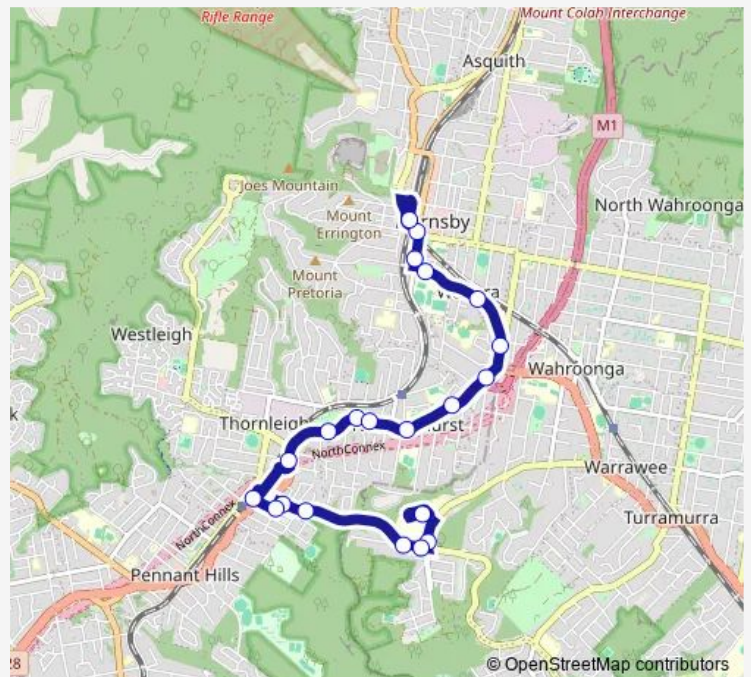

Bus 589 Hornsby to Sydney Adventist Hospital

[Go to website](#)

Direction

Normanhurst Public School, Normanhurst Rd — Hornsby Station, Stand A

10 stops

[Open route schedule](#)

- Normanhurst Public School, Normanhurst Rd
- Normanhurst Public School, Pennant Hills Rd
- Normanhurst Boys High School, Pennant Hills Rd
- Pennant Hills Rd At Russell Av
- Pacific Hwy At Woolcott Av
- Pacific Hwy Before Yardley Av
- Barker College, Pacific Hwy
- Pacific Hwy Opp Leonard St
- Pacific Hwy Opp Westfield Hornsby
- Hornsby Station, Stand A

Route schedule

Normanhurst Public School, Normanhurst Rd — Hornsby Station, Stand A

Monday	08:45
Tuesday	08:45
Wednesday	08:45
Thursday	08:45
Friday	08:45
Saturday	—
Sunday	—

Route info

Direction: Normanhurst Public School, Normanhurst Rd

Stops: 10

Trip Duration: 0 hour 13 min

589 — Hornsby to Sydney Adventist Hospital

Direction

Sydney Adventist Hospital Car Park — Hornsby Station, Stand A

21 stops

[Open route schedule](#)

Sydney Adventist Hospital Car Park

Route info

Direction: Sydney Adventist Hospital Car Park

Stops: 21

Trip Duration: 0 hour 25 min

Direction

Wood St Opp Thornleigh Marketplace — Hornsby Station, Stand A

24 stops

[Open route schedule](#)