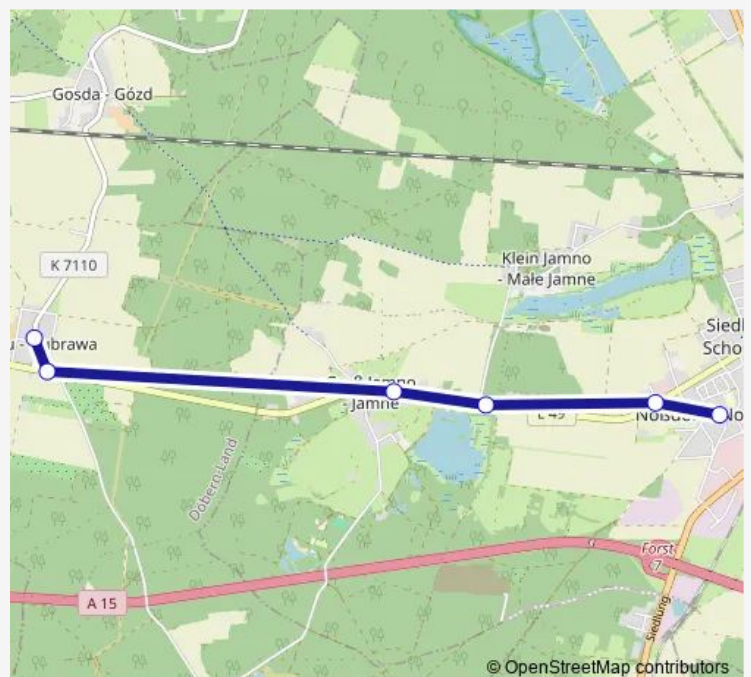

### Direction

Forst, Noßdorf Turnhalle — Dubrau, Dorf

6 stops

[Open route schedule](#)

Forst, Noßdorf Turnhalle

Forst, Noßdorf Friedhof

Klein Jamno, Abzweig

Groß Jamno, Gasthaus

### Route schedule

Forst, Noßdorf Turnhalle — Dubrau, Dorf

Monday 06:41-16:41

Tuesday 06:41-16:41

Wednesday 06:41-16:41

Thursday 06:41-16:41

Friday 06:41-16:41

Saturday —

### Route info

Direction: Forst, Noßdorf Turnhalle

Stops: 6

Trip Duration: 0 hour 7 min

■ 589