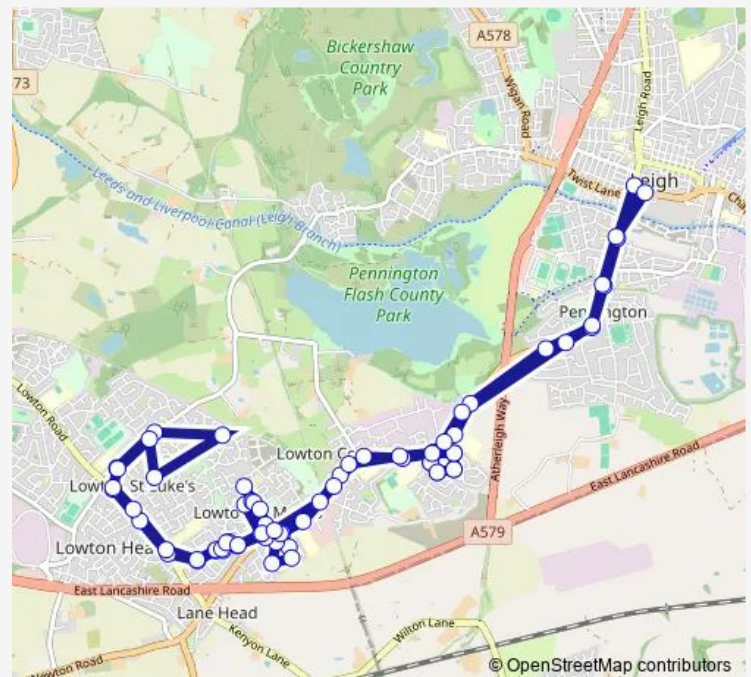

### Route schedule

Leigh Bus Station — Leigh Bus Station

Monday 08:16-18:33

Tuesday 08:16-18:33

Wednesday 08:16-18:33

Thursday 08:16-18:33

Friday 08:16-18:33

Saturday 09:13-18:13

### Route info

Direction: Leigh Bus Station

Stops: 71

Trip Duration: 0 hour 54 min

■ 589 — Leigh - Lowton Circular

BusMaps

Beech Avenue

Kings Avenue